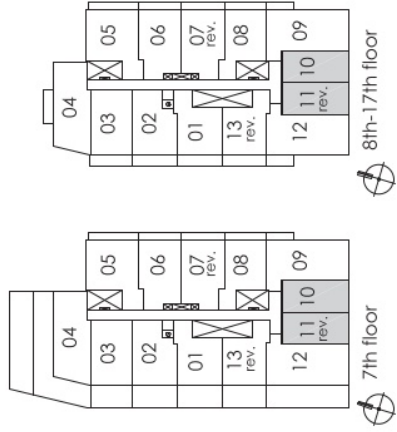

1A

condominium living on yonge

Turn your life on

one bedroom
495 sq.ft.

Pemberton Group