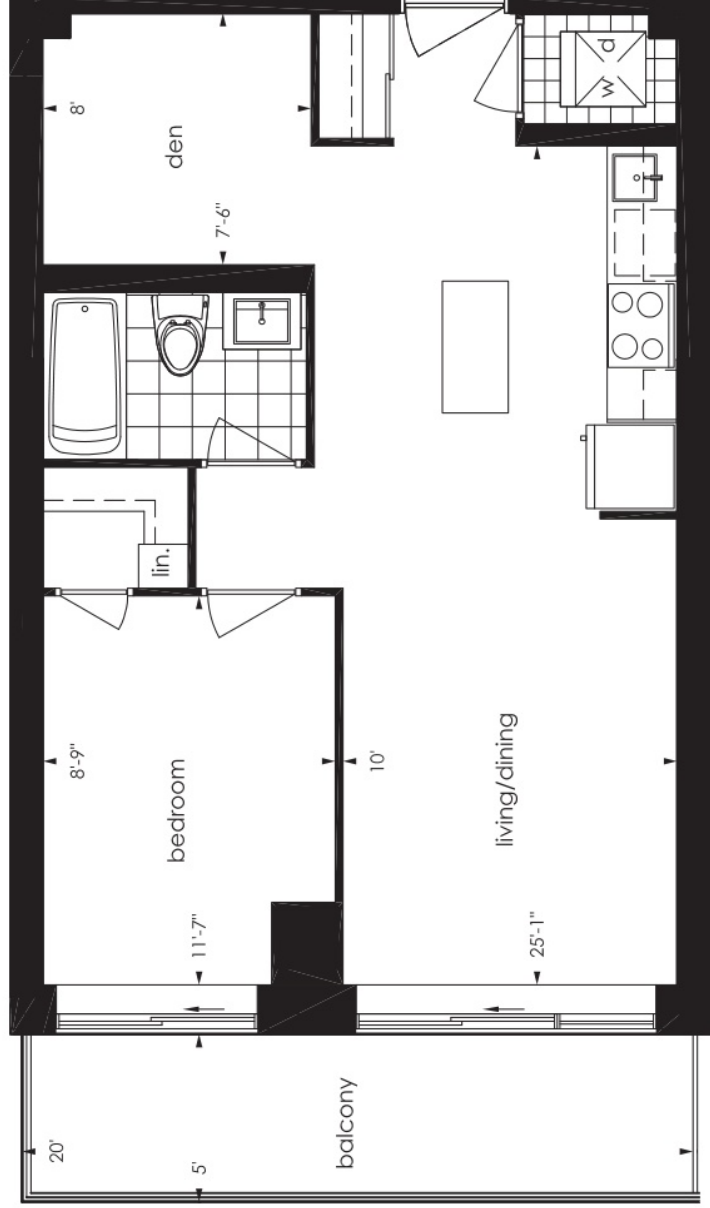

1B+D

condominium living on Yonge

Turn your life on

one bedroom plus den
630 sq.ft.

Pemberton Group