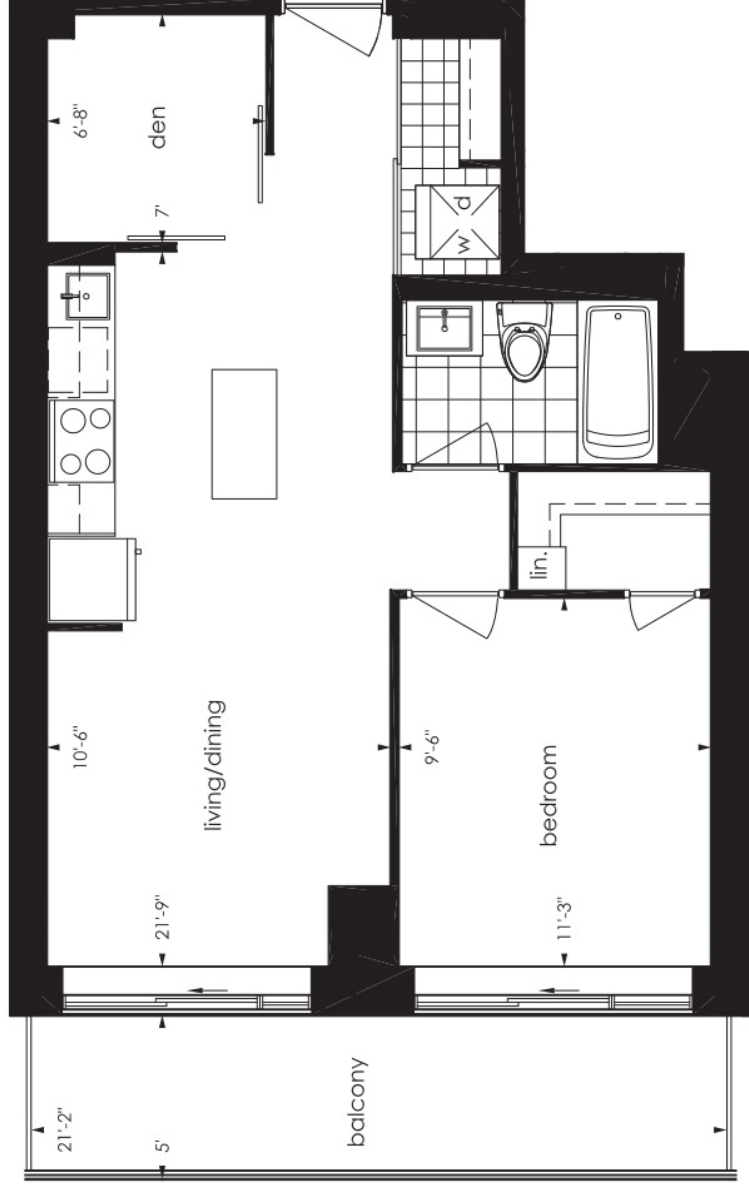

1A+D

condominium living on Yonge

Turn your life on

one bedroom plus den
615 sq.ft.

Pemberton Group