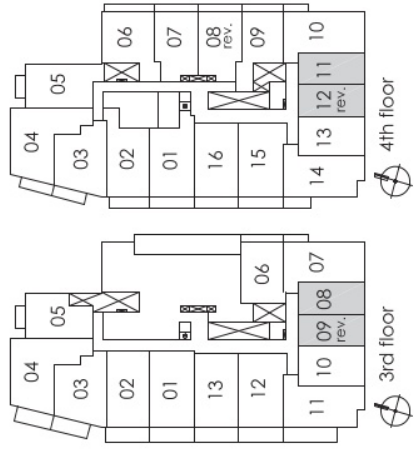

1A

condominium living on yonge

Turn your life on

one bedroom
495 sq.ft.

Pemberton Group