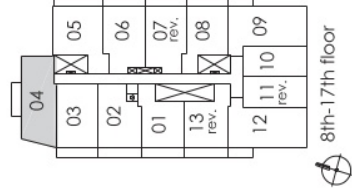

2A

condominium living on Yonge

Turn your life on

two bedroom
745 sq. ft.

Pemberton Group