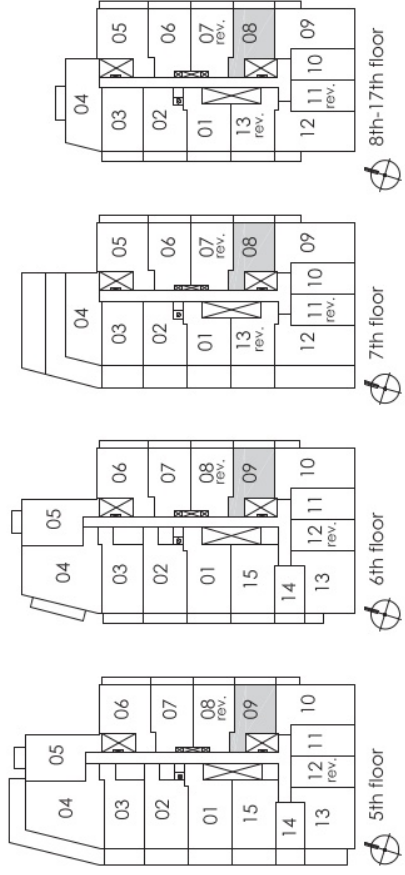

1B

condominium living on Yonge

Turn your life on

one bedroom
570 sq.ft.

Pemberton Group