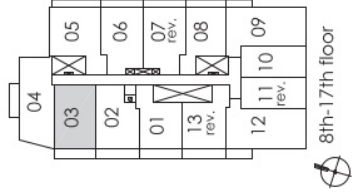

1B+D

condominium living on Yonge

Turn your life on

one bedroom plus den
630 sq.ft.

Pemberton Group