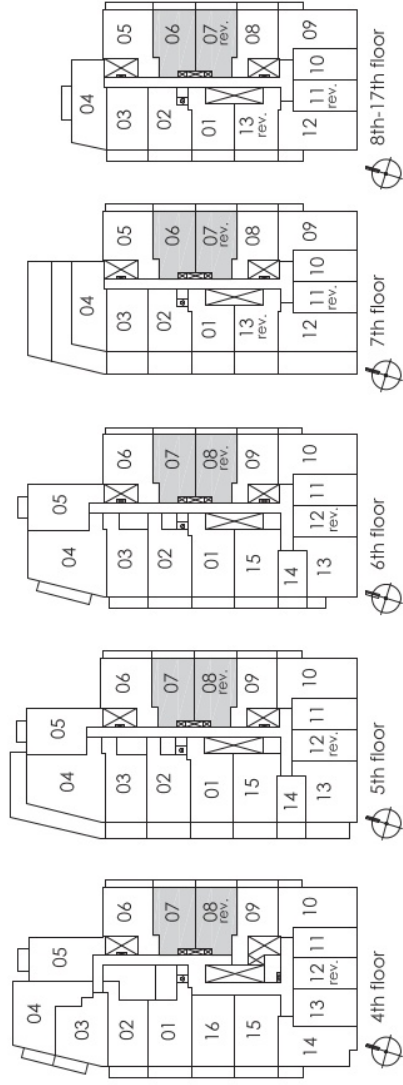

1C+D

condominium living on Yonge

Turn your life on

one bedroom plus den
650 sq.ft.

Pemberton Group