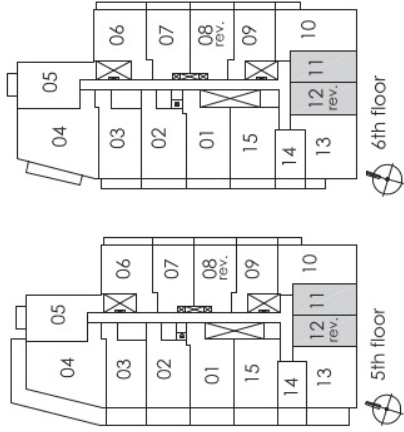

1A

condominium living on yonge

Turn your life on

one bedroom
495 sq.ft.

Pemberton Group