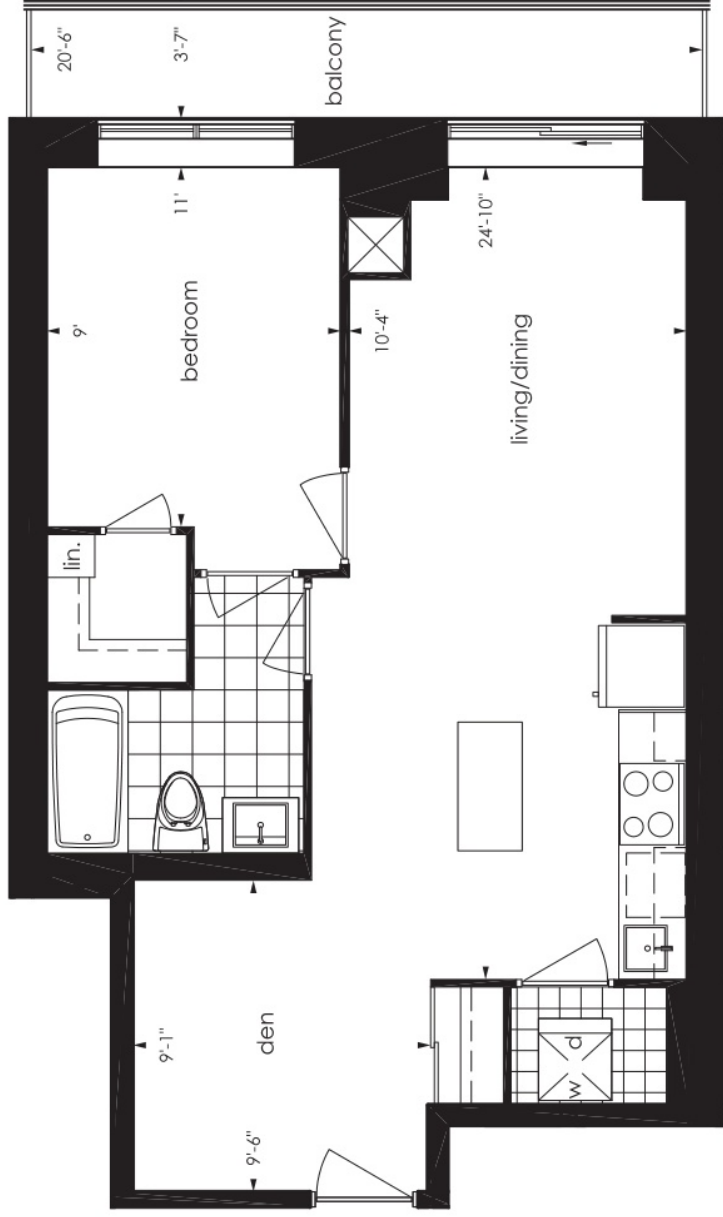

1C+D

condominium living on Yonge

Turn your life on

one bedroom plus den
650 sq.ft.

Pemberton Group