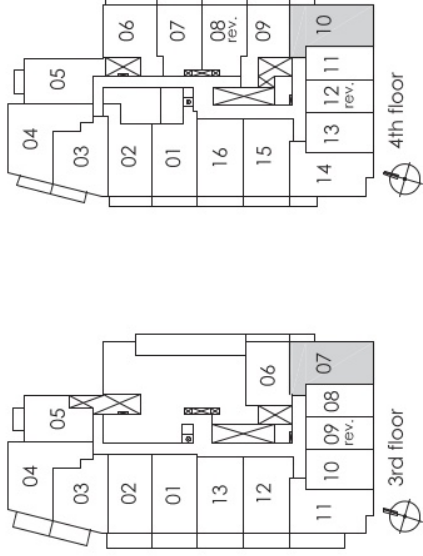

2C

condominium living on yonge

Turn your life on

two bedroom
800 sq.ft.

Pemberton Group