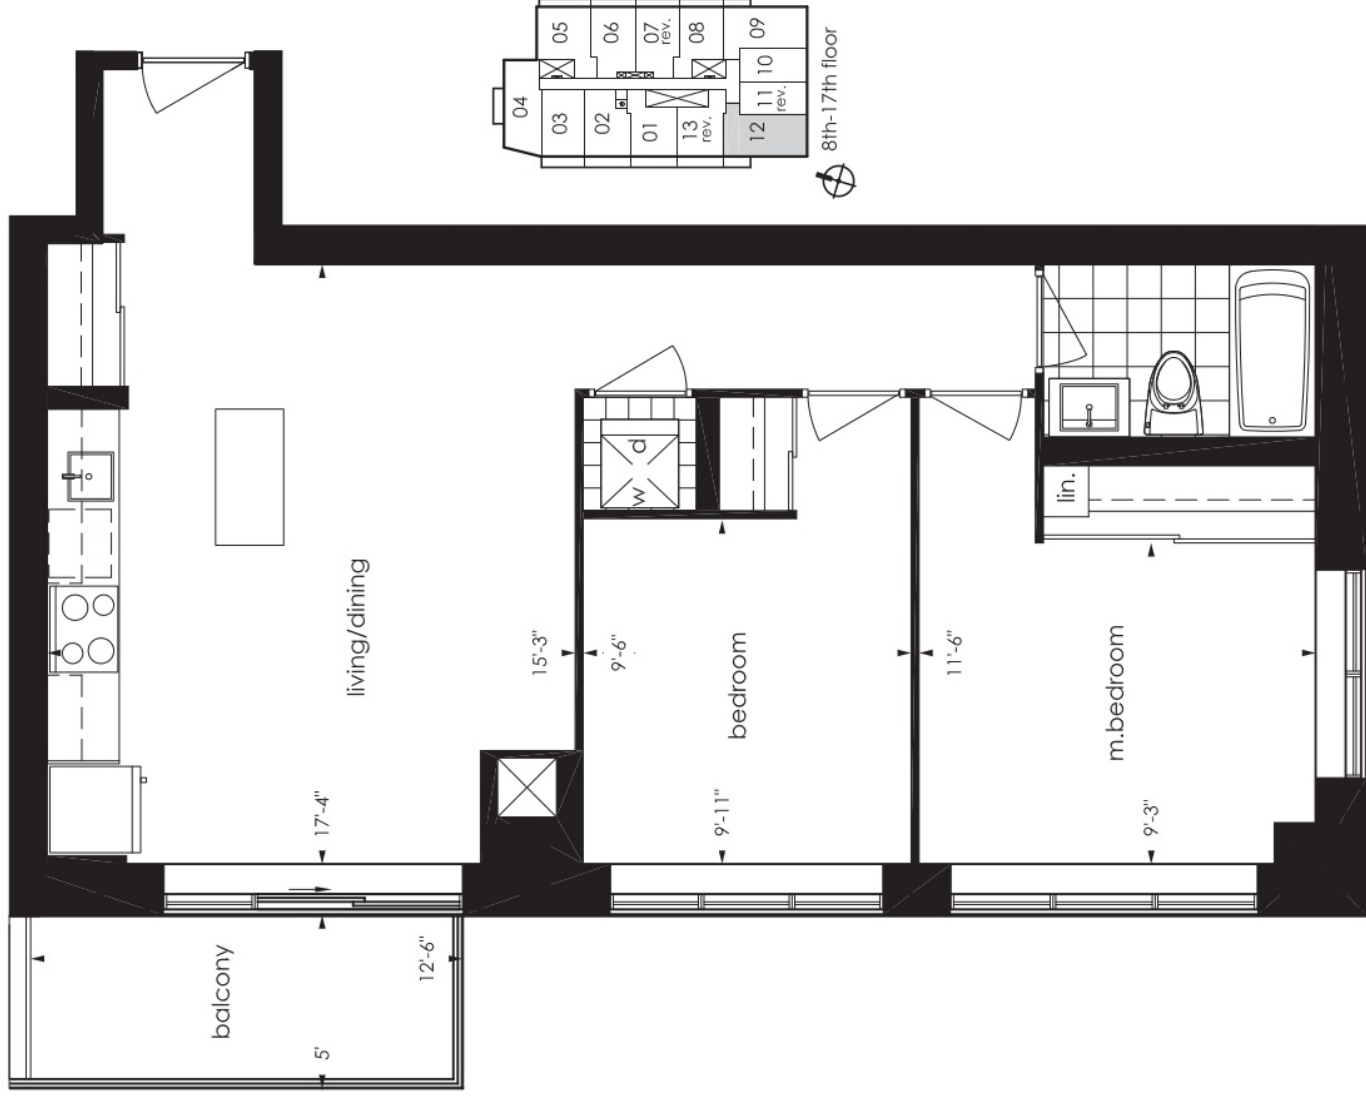

2B

condominium living on Yonge

Turn your life on

two bedroom
790 sq.ft.

Pemberton Group