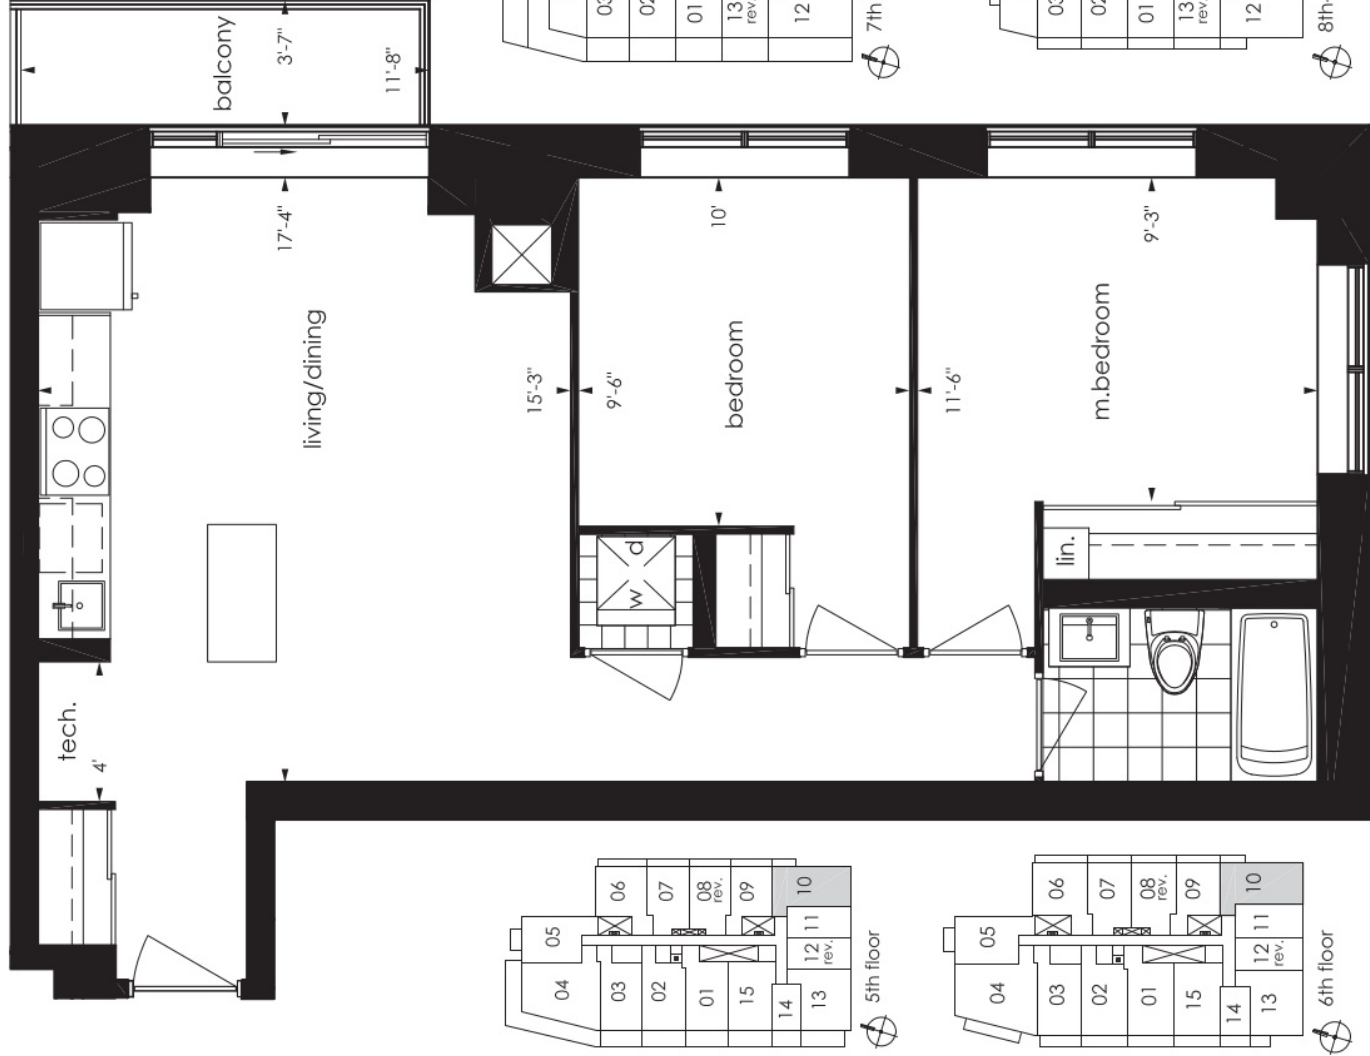

2C

condominium living on yonge

Turn your life on

two bedroom
800 sq.ft.

Pemberton Group