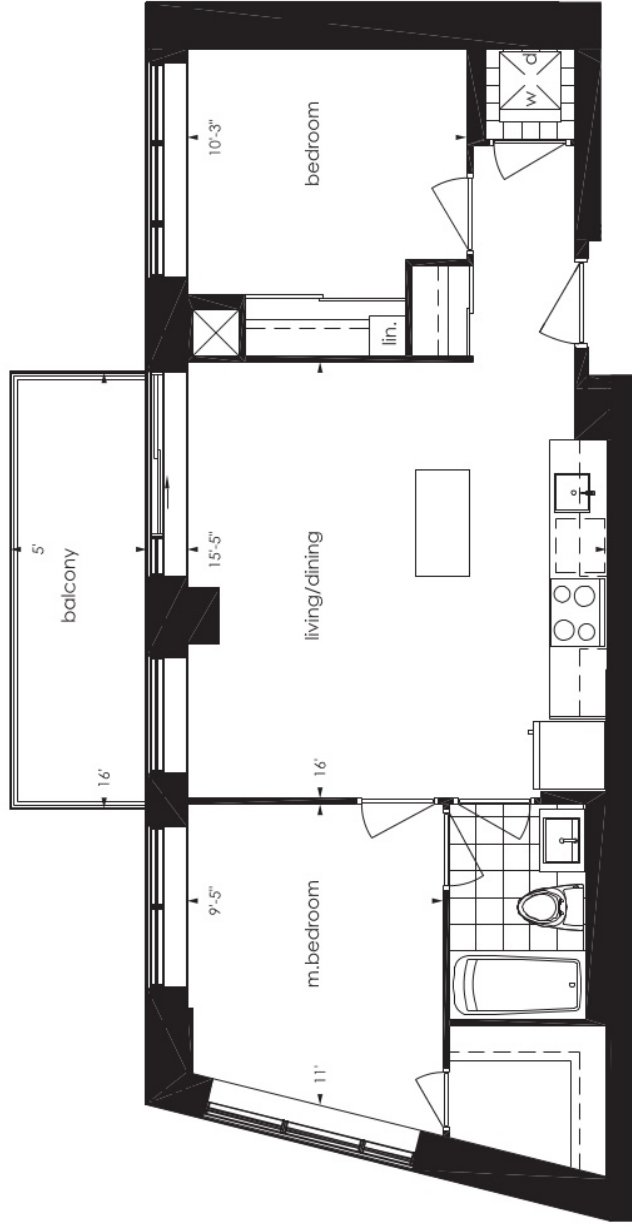

2A

condominium living on Yonge

Turn your life on

two bedroom
745 sq. ft.

Pemberton Group