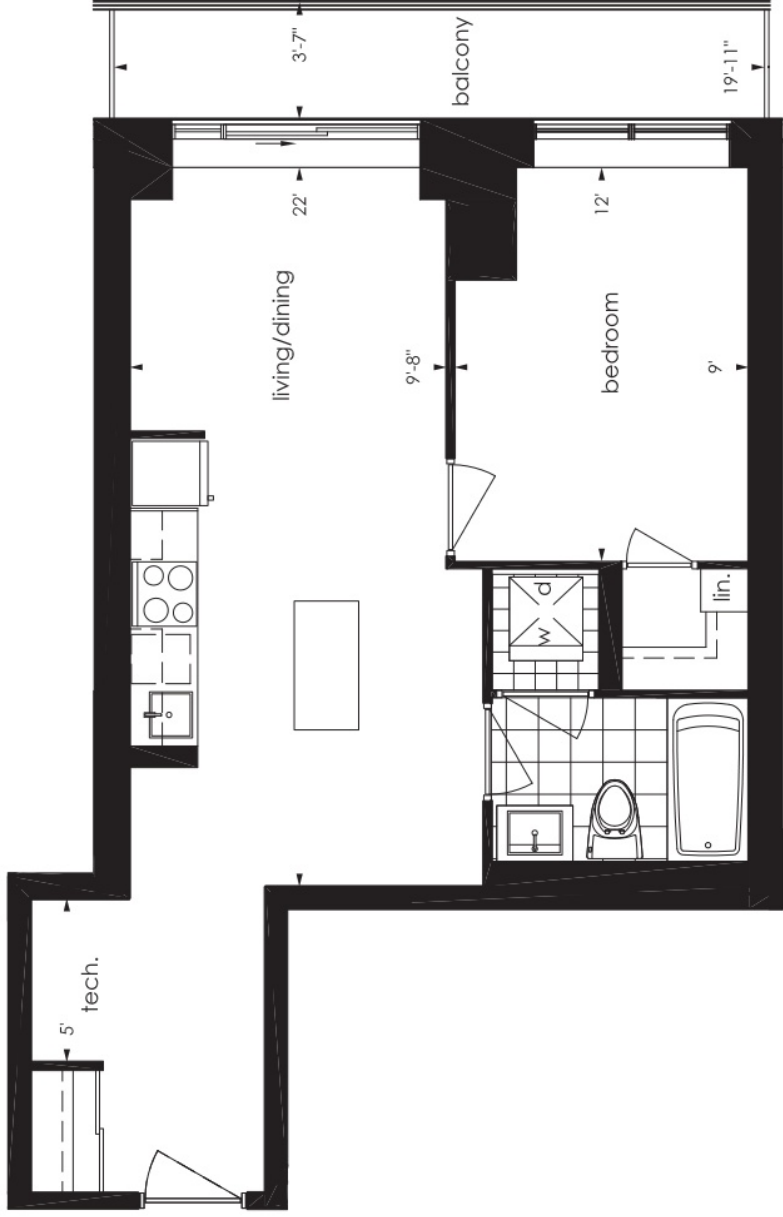

1B

condominium living on Yonge

Turn your life on

one bedroom
570 sq.ft.

Pemberton Group