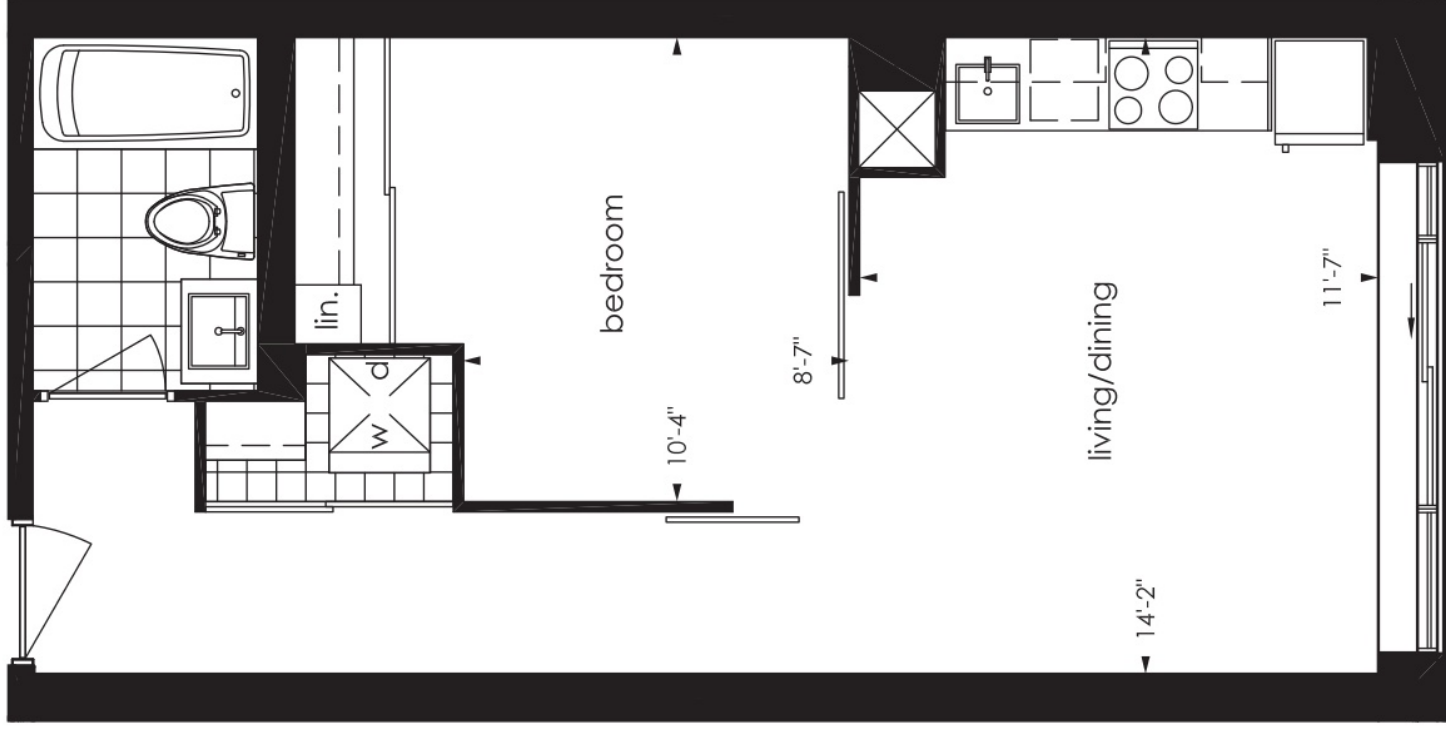

1A

condominium living on yonge

Turn your life on

one bedroom
495 sq.ft.

Pemberton Group