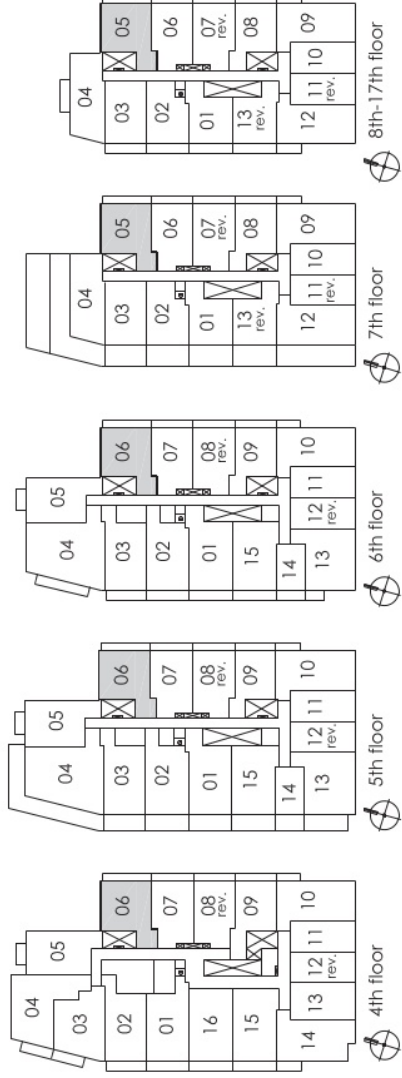

1D+D

condominium living on yonge

Turn your life on

one bedroom plus den
715 sq.ft.

Pemberton Group