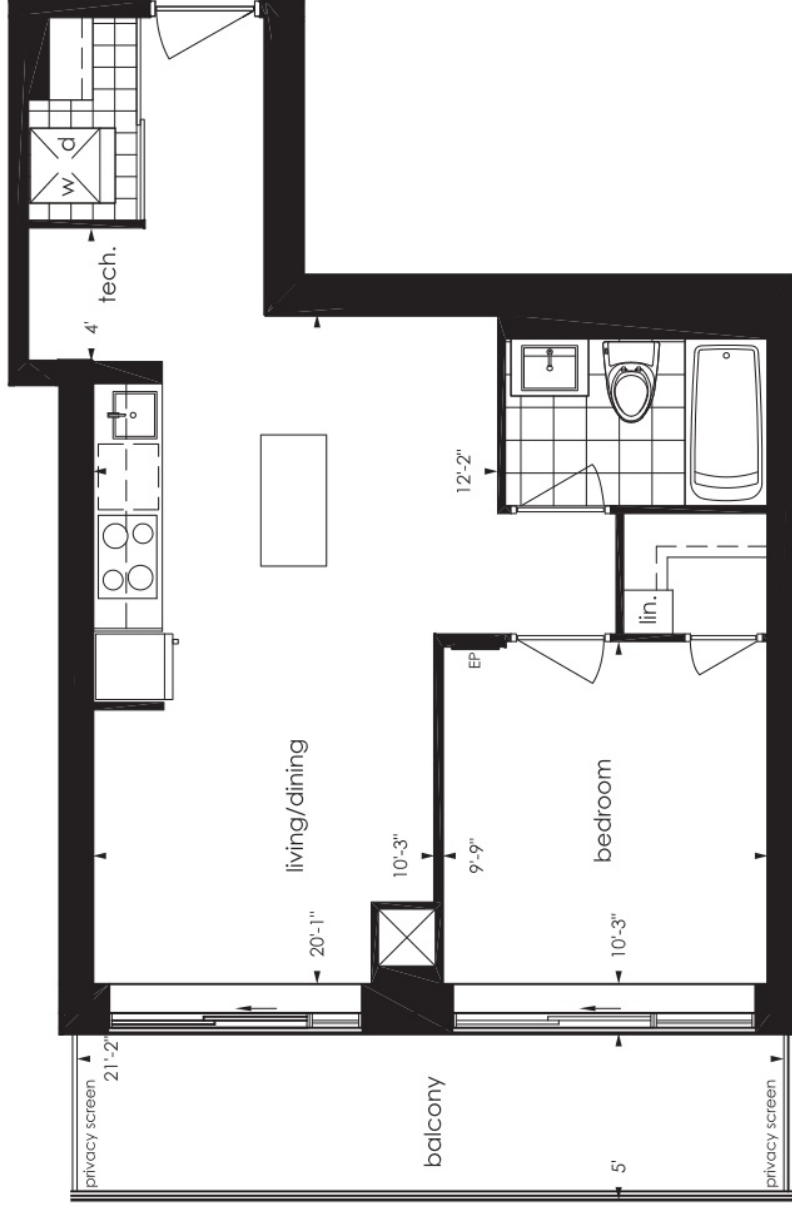

1C

condominium living on yonge

Turn your life on

one bedroom
575 sq.ft.

Pemberton Group