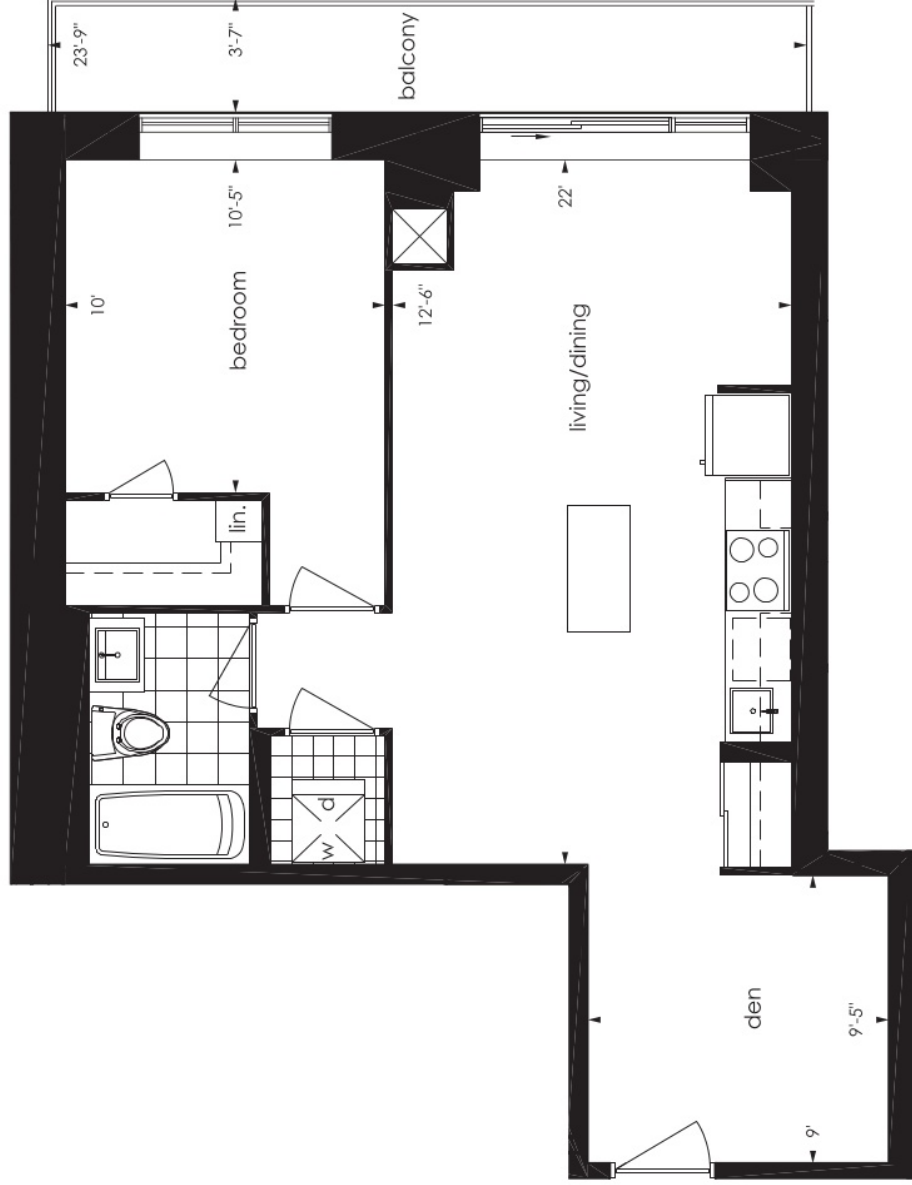

1D+D

condominium living on yonge

Turn your life on

one bedroom plus den
715 sq.ft.

Pemberton Group