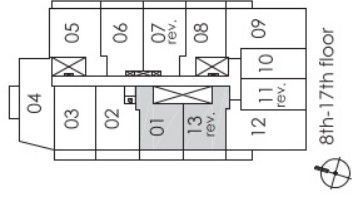

1C

condominium living on yonge

Turn your life on

one bedroom
575 sq.ft.

Pemberton Group