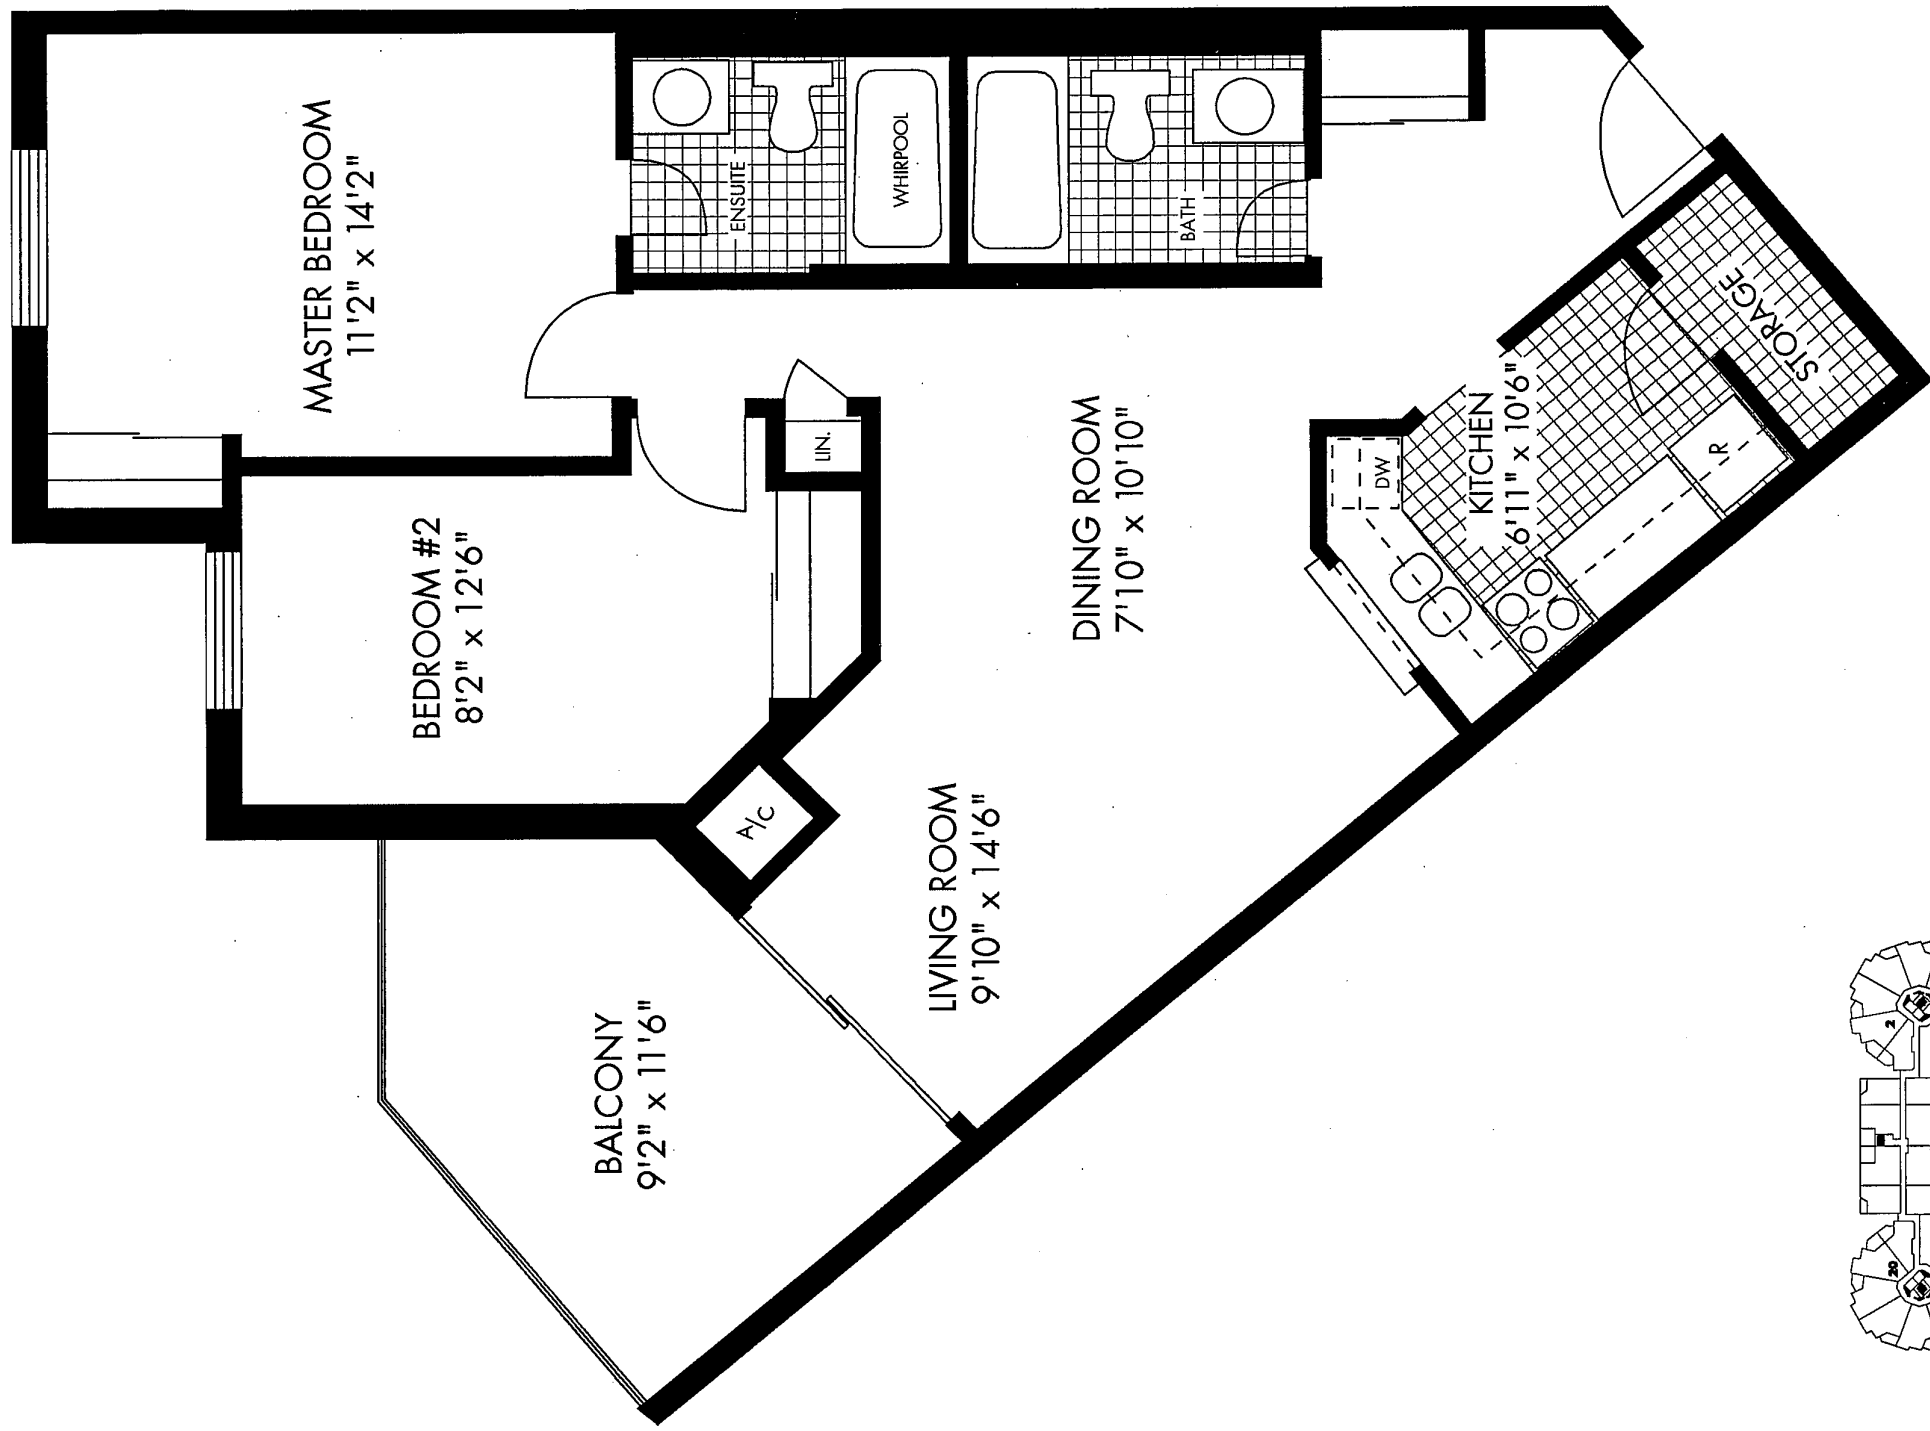

THE BOGART(A) ★ 810 SQ. FT.

All dimensions and specifications are approximate and subject to change without notice.

THE FAIRBANKS (A) ★ 645 SQ. FT.

A) AVAILABLE FROM FLOORS 1-6, 645 SQ. FT.

B) AVAILABLE FROM FLOORS 7-20, 837 SQ. FT.

All dimensions and specifications are approximate and subject to change without notice.

THE FAIRBANKS (B) ★ 837 SQ. FT.

A) AVAILABLE FROM FLOORS 1-6, 645 SQ. FT.
B) AVAILABLE FROM FLOORS 7-20, 837 SQ. FT.

All dimensions and specifications are approximate and subject to change without notice.

THE GABLE ★ 876 SQ. FT.

All dimensions and specifications are approximate and subject to change without notice.

THE GARBO ★ 851 SQ. FT.

All dimensions and specifications are approximate and subject to change without notice.

THE HEPBURN ★ 895 SQ. FT.

All dimensions and specifications are approximate and subject to change without notice.

THE LOMBARD ★ 798 SQ. FT.