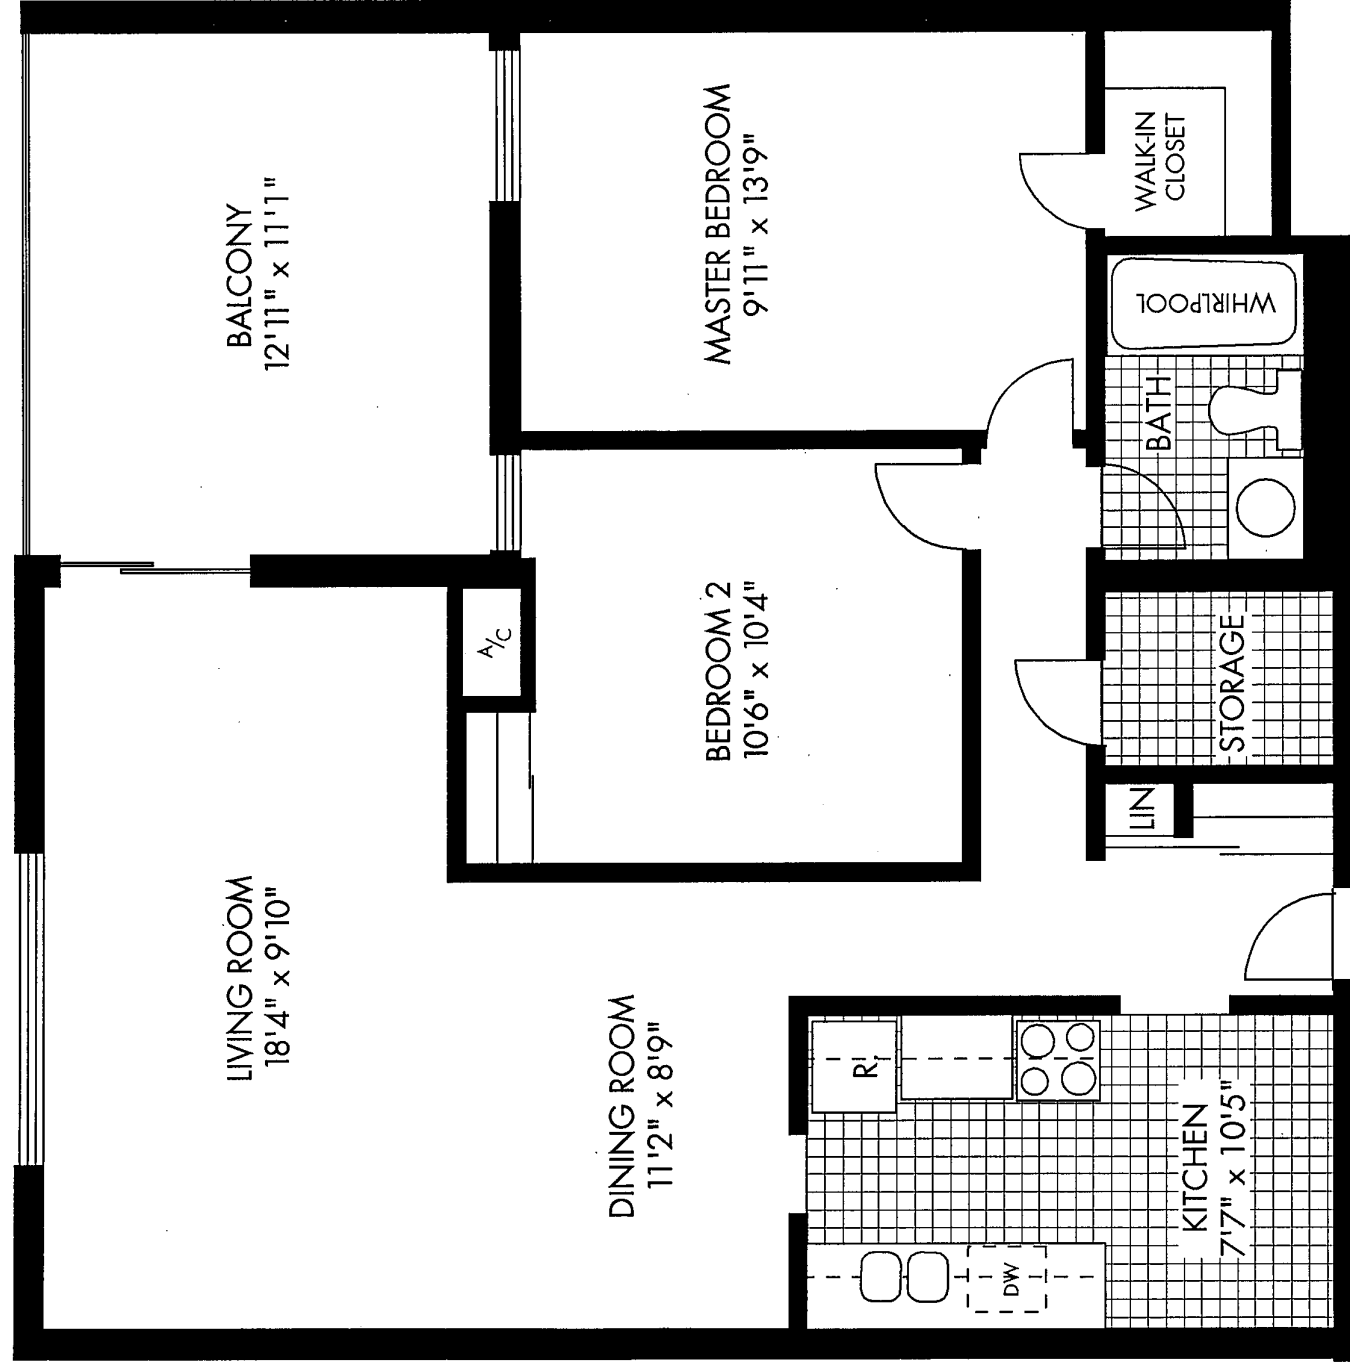

THE BOGART(A) ★ 810 SQ. FT.

All dimensions and specifications are approximate and subject to change without notice.

THE FAIRBANKS (A) ★ 645 SQ. FT.

A) AVAILABLE FROM FLOORS 1-6, 645 SQ. FT.

B) AVAILABLE FROM FLOORS 7-20, 837 SQ. FT.

All dimensions and specifications are approximate and subject to change without notice.

THE FAIRBANKS (B) ★ 837 SQ. FT.

A) AVAILABLE FROM FLOORS 1-6, 645 SQ. FT.
B) AVAILABLE FROM FLOORS 7-20, 837 SQ. FT.

All dimensions and specifications are approximate and subject to change without notice.

THE GABLE ★ 876 SQ. FT.

All dimensions and specifications are approximate and subject to change without notice.

THE GARBO ★ 851 SQ. FT.

All dimensions and specifications are approximate and subject to change without notice.

THE HEPBURN ★ 895 SQ. FT.

All dimensions and specifications are approximate and subject to change without notice.

THE LOMBARD ★ 798 SQ. FT.