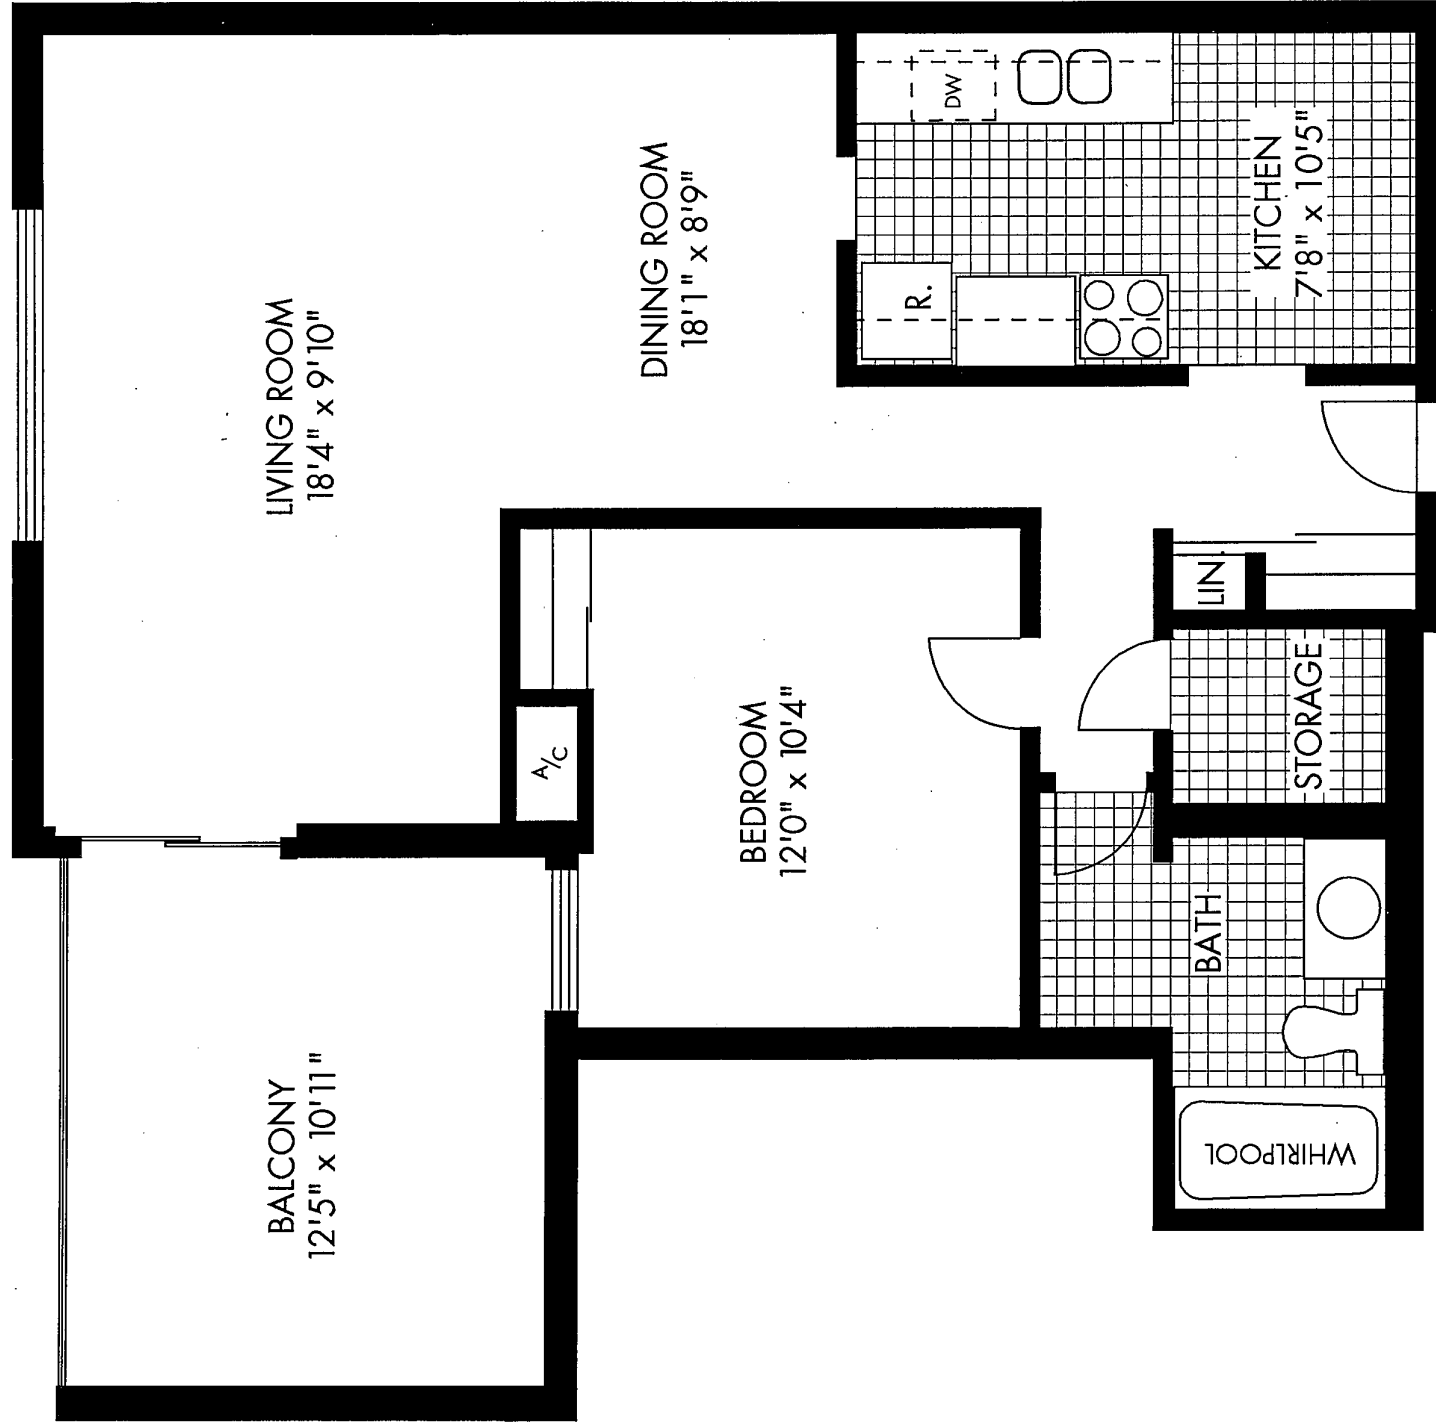

All dimensions and specifications are approximate and subject to change without notice.

THE FAIRBANKS (B) ★ 837 SQ. FT.

A) AVAILABLE FROM FLOORS 1-6, 645 SQ. FT.
B) AVAILABLE FROM FLOORS 7-20, 837 SQ. FT.

All dimensions and specifications are approximate and subject to change without notice.

THE GABLE ★ 876 SQ. FT.

All dimensions and specifications are approximate and subject to change without notice.

THE GARBO ★ 851 SQ. FT.

All dimensions and specifications are approximate and subject to change without notice.

THE HEPBURN ★ 895 SQ. FT.

All dimensions and specifications are approximate and subject to change without notice.

THE LOMBARD ★ 798 SQ. FT.

All dimensions and specifications are approximate and subject to change without notice.

THE MONROE ★ 646 SQ. FT.

All dimensions and specifications are approximate and subject to change without notice.

THE PICKFORD ★ 748 SQ. FT.