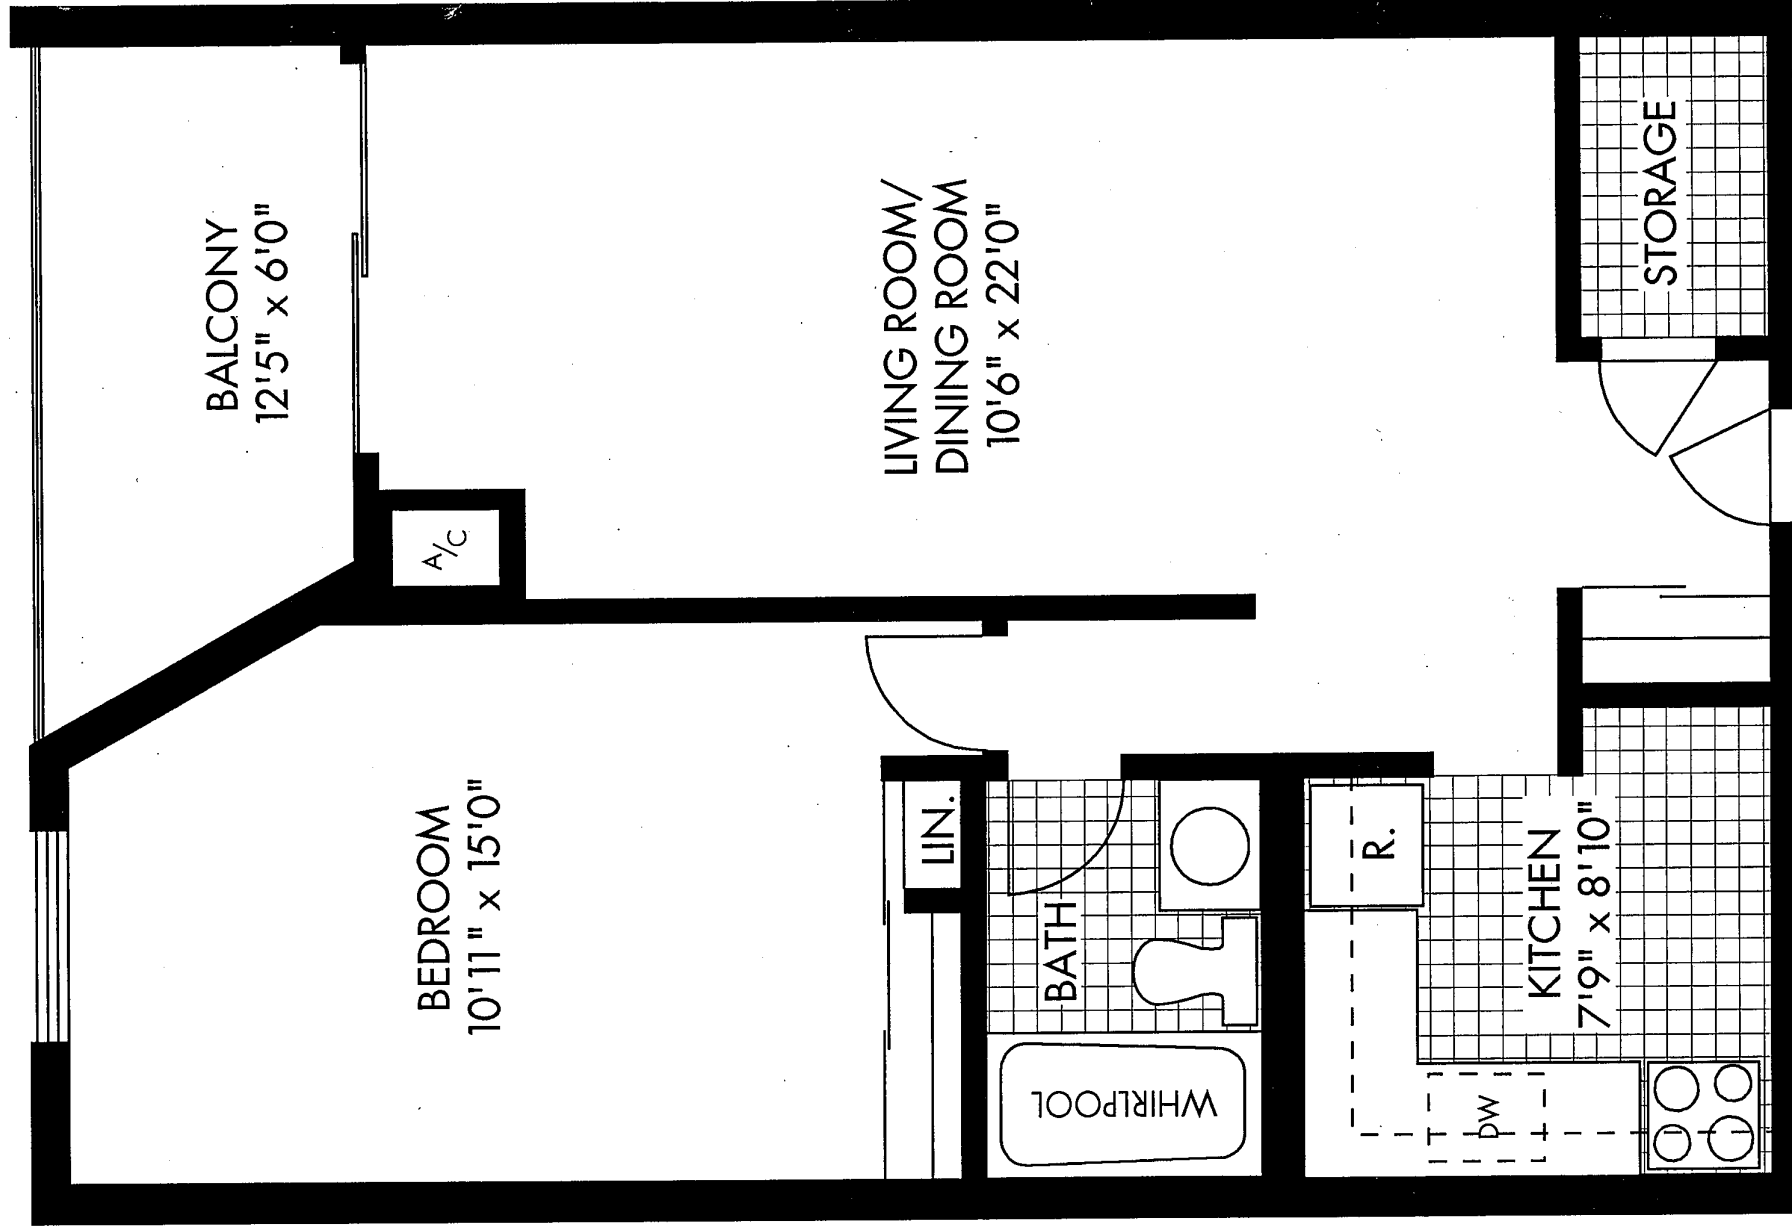

All dimensions and specifications are approximate and subject to change without notice.

THE FAIRBANKS (B) ★ 837 SQ. FT.

A) AVAILABLE FROM FLOORS 1-6, 645 SQ. FT.
B) AVAILABLE FROM FLOORS 7-20, 837 SQ. FT.

All dimensions and specifications are approximate and subject to change without notice.

THE GABLE ★ 876 SQ. FT.

All dimensions and specifications are approximate and subject to change without notice.

THE GARBO ★ 851 SQ. FT.

All dimensions and specifications are approximate and subject to change without notice.

THE HEPBURN ★ 895 SQ. FT.

All dimensions and specifications are approximate and subject to change without notice.

THE LOMBARD ★ 798 SQ. FT.

All dimensions and specifications are approximate and subject to change without notice.

THE MONROE ★ 646 SQ. FT.

All dimensions and specifications are approximate and subject to change without notice.

THE PICKFORD ★ 748 SQ. FT.