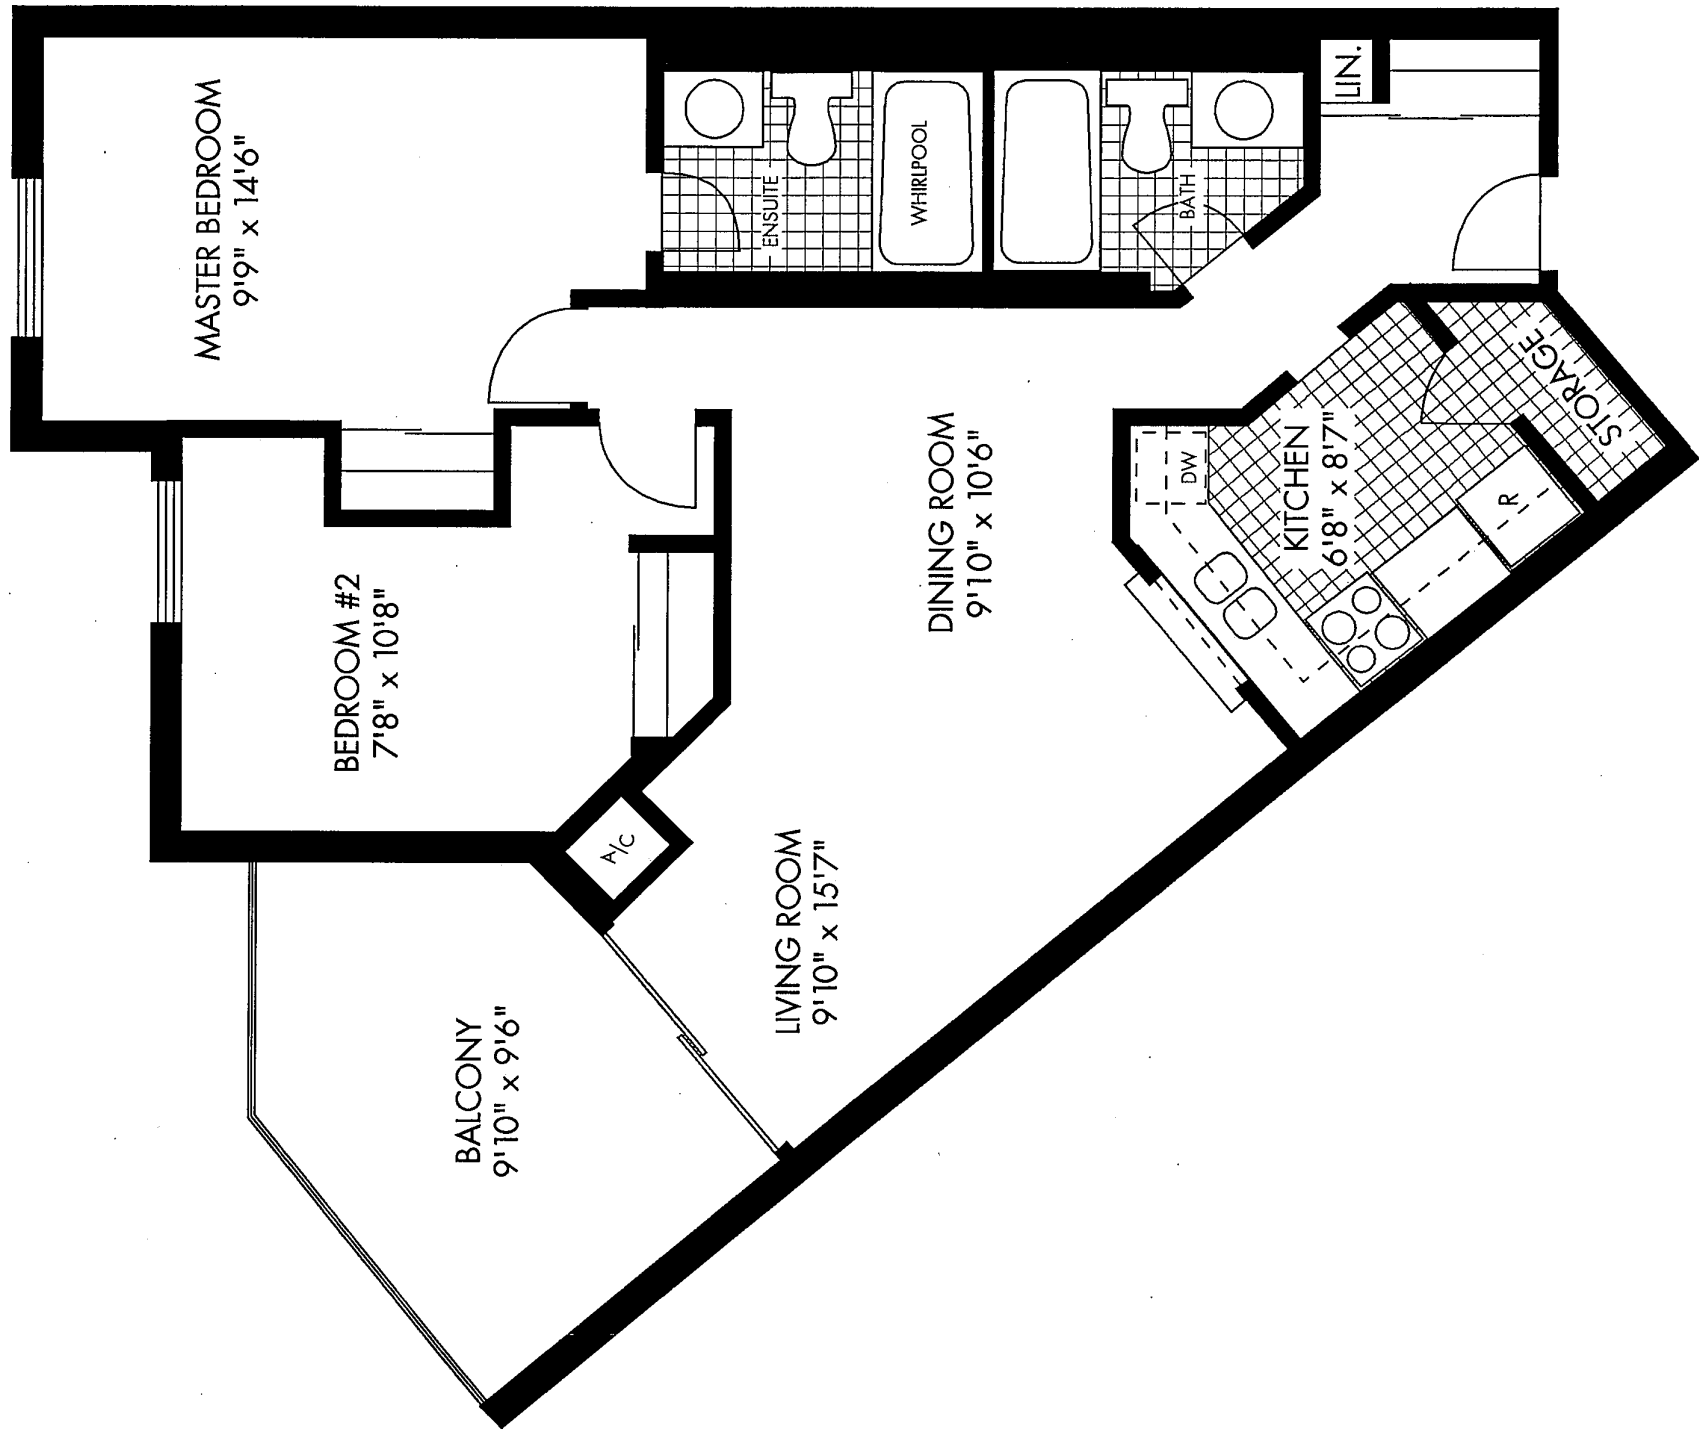

All dimensions and specifications are approximate and subject to change without notice.

THE FAIRBANKS (B) ★ 837 SQ. FT.

A) AVAILABLE FROM FLOORS 1-6, 645 SQ. FT.
B) AVAILABLE FROM FLOORS 7-20, 837 SQ. FT.

All dimensions and specifications are approximate and subject to change without notice.

THE GABLE ★ 876 SQ. FT.

All dimensions and specifications are approximate and subject to change without notice.

THE GARBO ★ 851 SQ. FT.

All dimensions and specifications are approximate and subject to change without notice.

THE HEPBURN ★ 895 SQ. FT.

All dimensions and specifications are approximate and subject to change without notice.

THE LOMBARD ★ 798 SQ. FT.

All dimensions and specifications are approximate and subject to change without notice.

THE MONROE ★ 646 SQ. FT.

All dimensions and specifications are approximate and subject to change without notice.

THE PICKFORD ★ 748 SQ. FT.