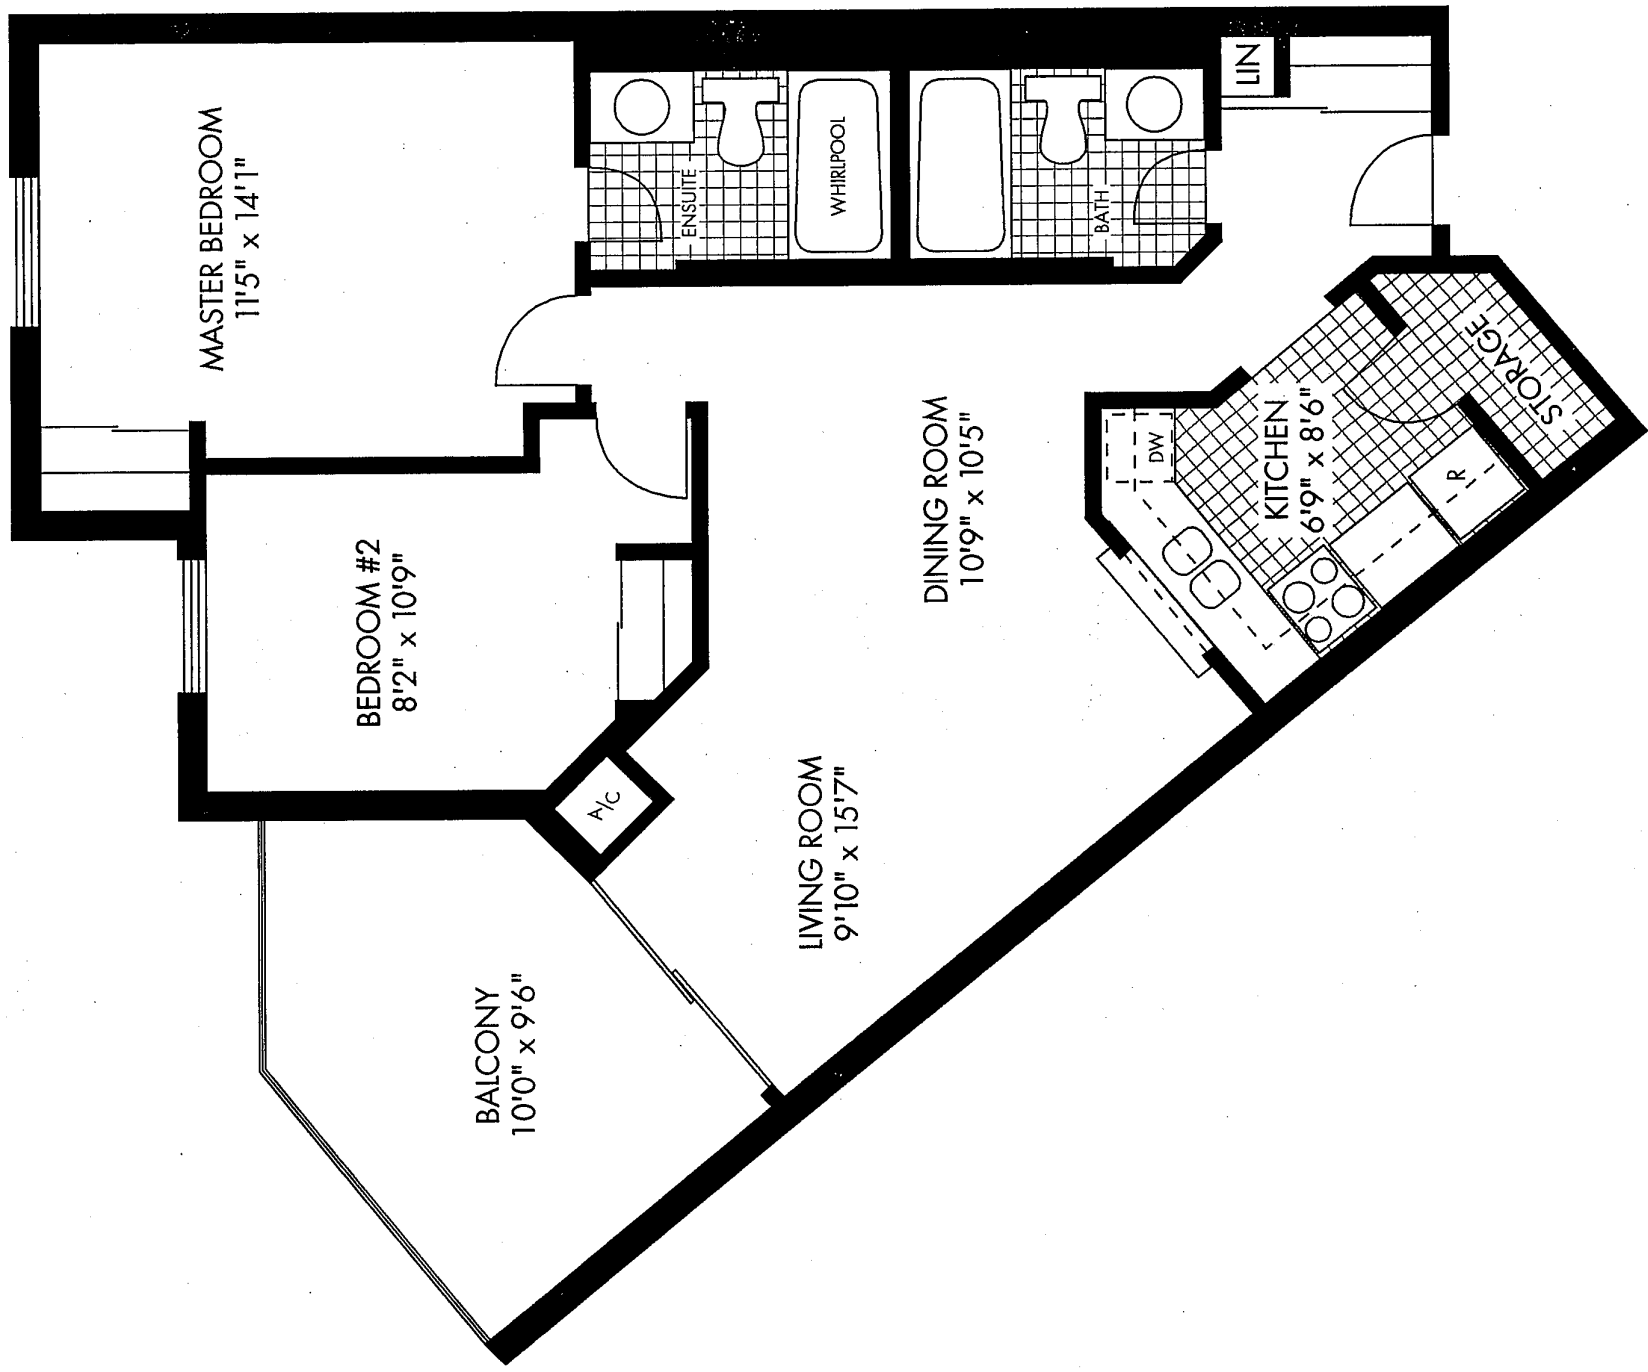

THE BOGART(A) ★ 810 SQ. FT.

All dimensions and specifications are approximate and subject to change without notice.

THE FAIRBANKS (A) ★ 645 SQ. FT.

A) AVAILABLE FROM FLOORS 1-6, 645 SQ. FT.

B) AVAILABLE FROM FLOORS 7-20, 837 SQ. FT.

All dimensions and specifications are approximate and subject to change without notice.

THE FAIRBANKS (B) ★ 837 SQ. FT.

A) AVAILABLE FROM FLOORS 1-6, 645 SQ. FT.
B) AVAILABLE FROM FLOORS 7-20, 837 SQ. FT.

All dimensions and specifications are approximate and subject to change without notice.

THE GABLE ★ 876 SQ. FT.

All dimensions and specifications are approximate and subject to change without notice.

THE GARBO ★ 851 SQ. FT.

All dimensions and specifications are approximate and subject to change without notice.

THE HEPBURN ★ 895 SQ. FT.

All dimensions and specifications are approximate and subject to change without notice.

THE LOMBARD ★ 798 SQ. FT.