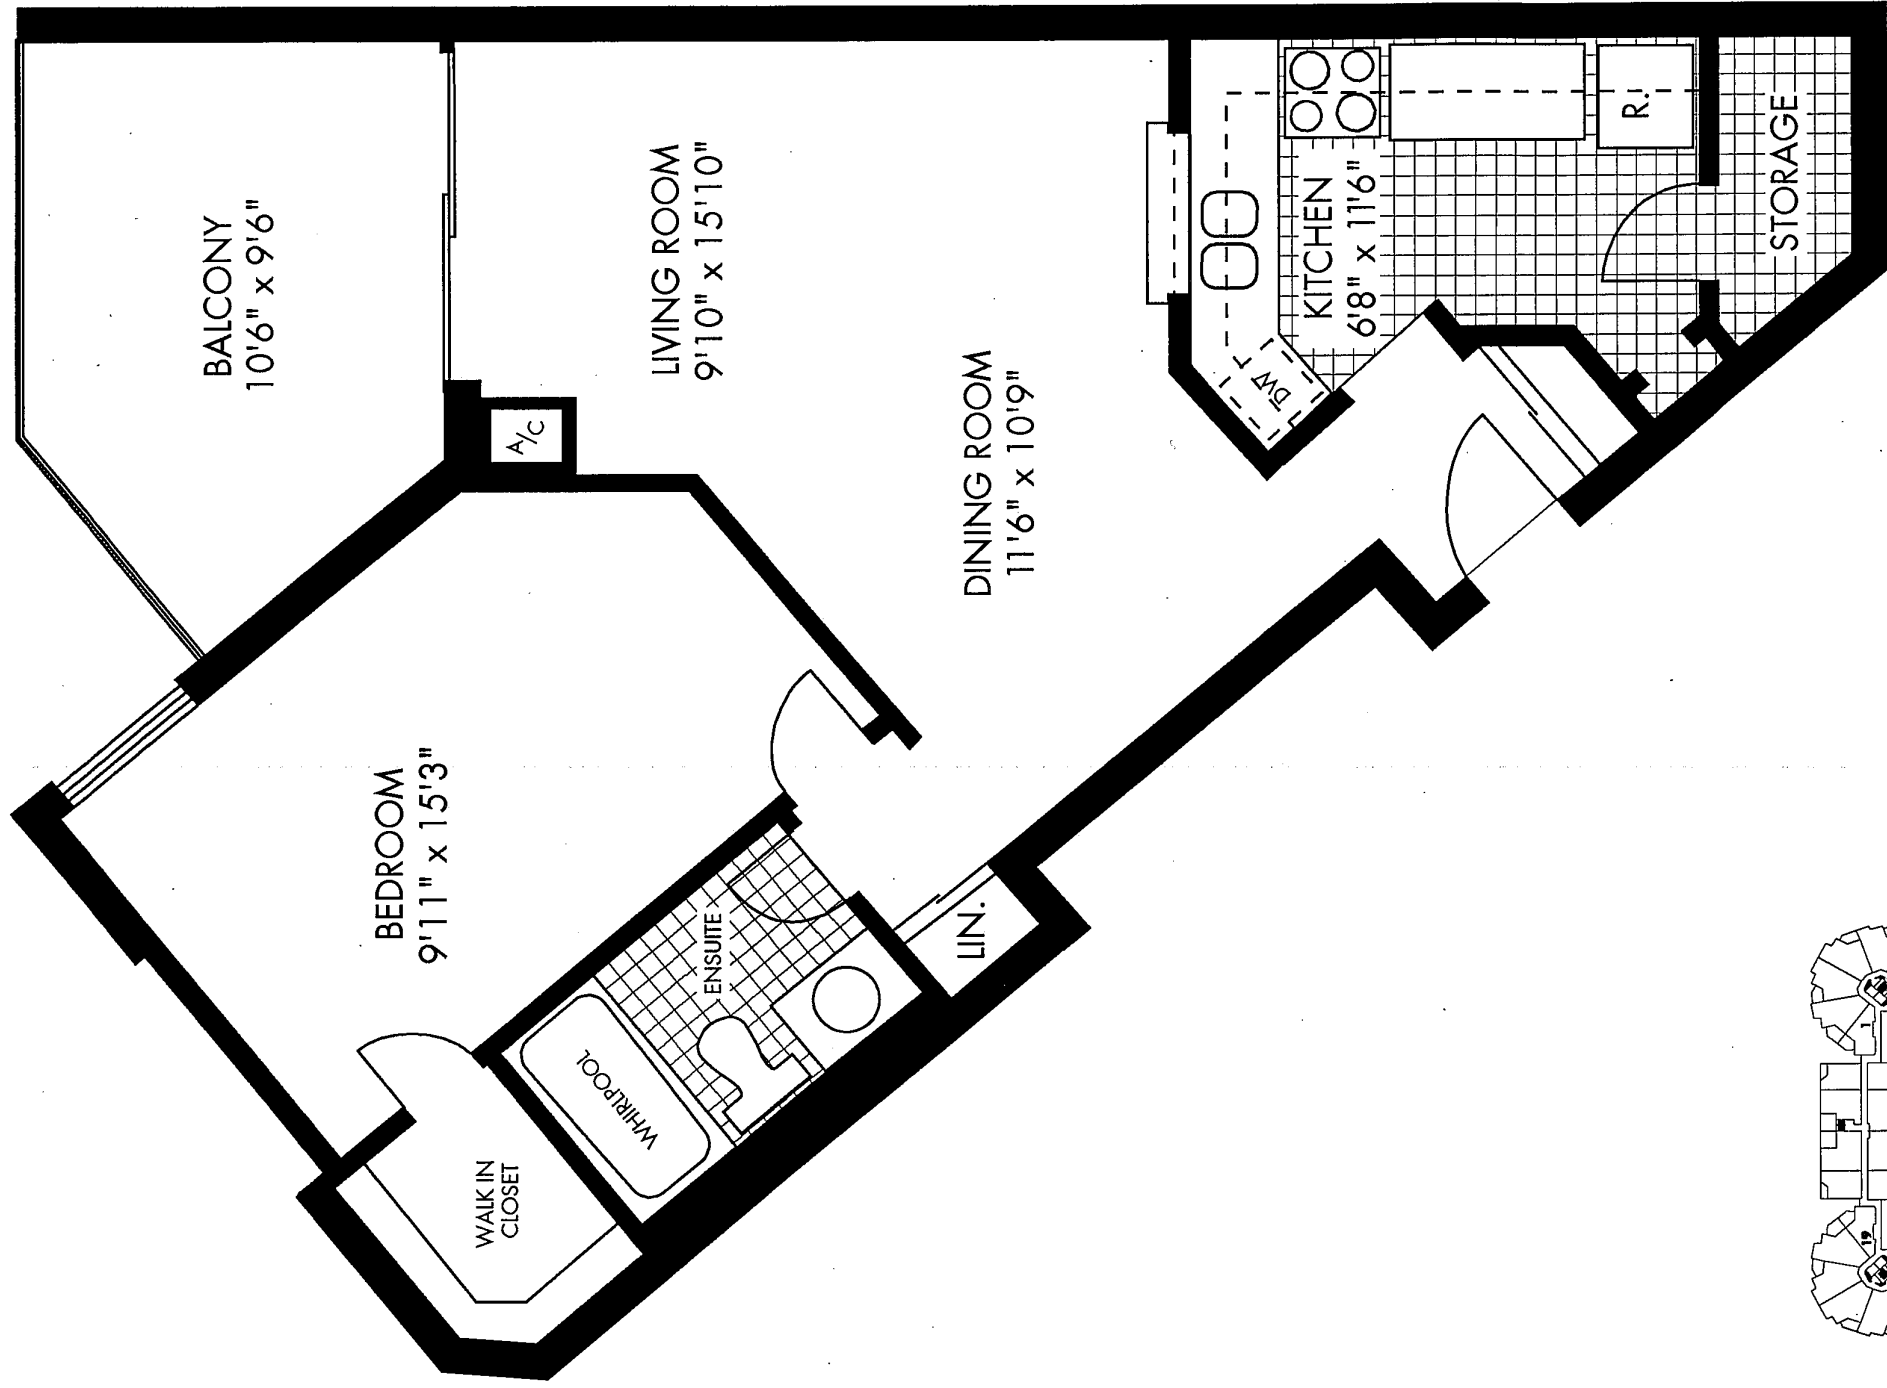

THE BOGART(A) ★ 810 SQ. FT.

All dimensions and specifications are approximate and subject to change without notice.

THE FAIRBANKS (A) ★ 645 SQ. FT.

A) AVAILABLE FROM FLOORS 1-6, 645 SQ. FT.

B) AVAILABLE FROM FLOORS 7-20, 837 SQ. FT.

All dimensions and specifications are approximate and subject to change without notice.

THE FAIRBANKS (B) ★ 837 SQ. FT.

A) AVAILABLE FROM FLOORS 1-6, 645 SQ. FT.
B) AVAILABLE FROM FLOORS 7-20, 837 SQ. FT.

All dimensions and specifications are approximate and subject to change without notice.

THE GABLE ★ 876 SQ. FT.

All dimensions and specifications are approximate and subject to change without notice.

THE GARBO ★ 851 SQ. FT.

All dimensions and specifications are approximate and subject to change without notice.

THE HEPBURN ★ 895 SQ. FT.

All dimensions and specifications are approximate and subject to change without notice.

THE LOMBARD ★ 798 SQ. FT.