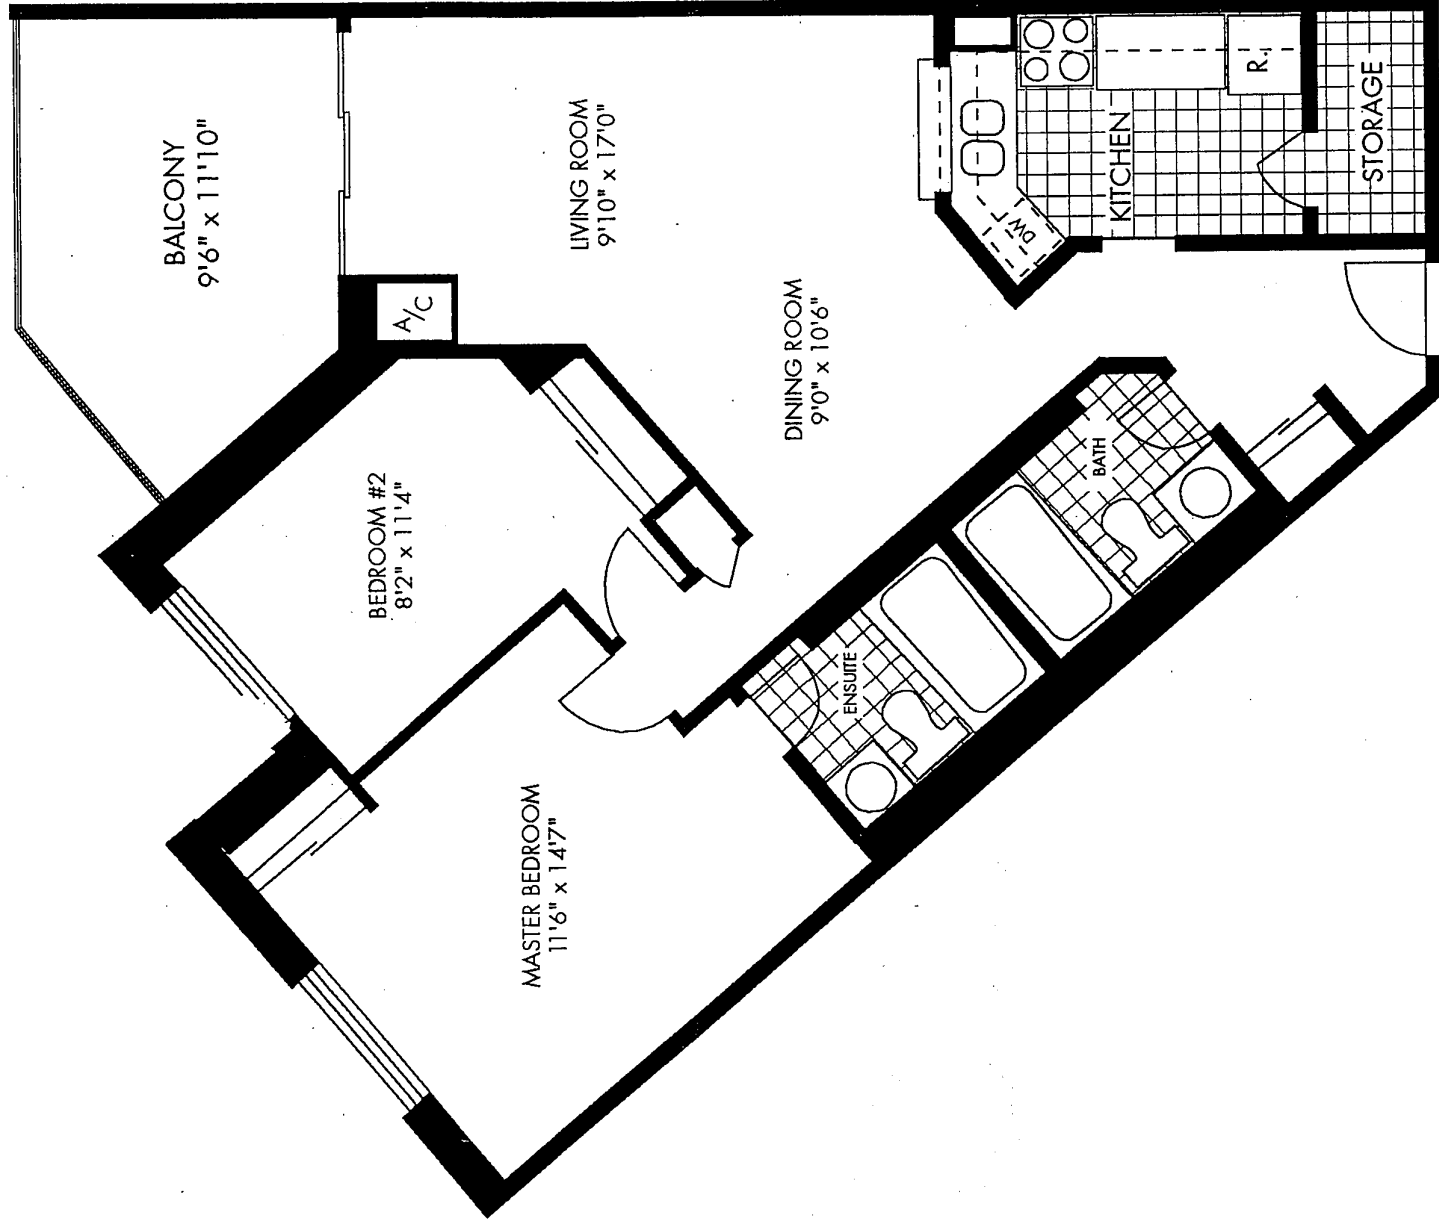

THE BOGART(A) ★ 810 SQ. FT.

All dimensions and specifications are approximate and subject to change without notice.

THE FAIRBANKS (A) ★ 645 SQ. FT.

A) AVAILABLE FROM FLOORS 1-6, 645 SQ. FT.

B) AVAILABLE FROM FLOORS 7-20, 837 SQ. FT.

All dimensions and specifications are approximate and subject to change without notice.

THE FAIRBANKS (B) ★ 837 SQ. FT.

A) AVAILABLE FROM FLOORS 1-6, 645 SQ. FT.
B) AVAILABLE FROM FLOORS 7-20, 837 SQ. FT.

All dimensions and specifications are approximate and subject to change without notice.

THE GABLE ★ 876 SQ. FT.

All dimensions and specifications are approximate and subject to change without notice.

THE GARBO ★ 851 SQ. FT.

All dimensions and specifications are approximate and subject to change without notice.

THE HEPBURN ★ 895 SQ. FT.

All dimensions and specifications are approximate and subject to change without notice.

THE LOMBARD ★ 798 SQ. FT.