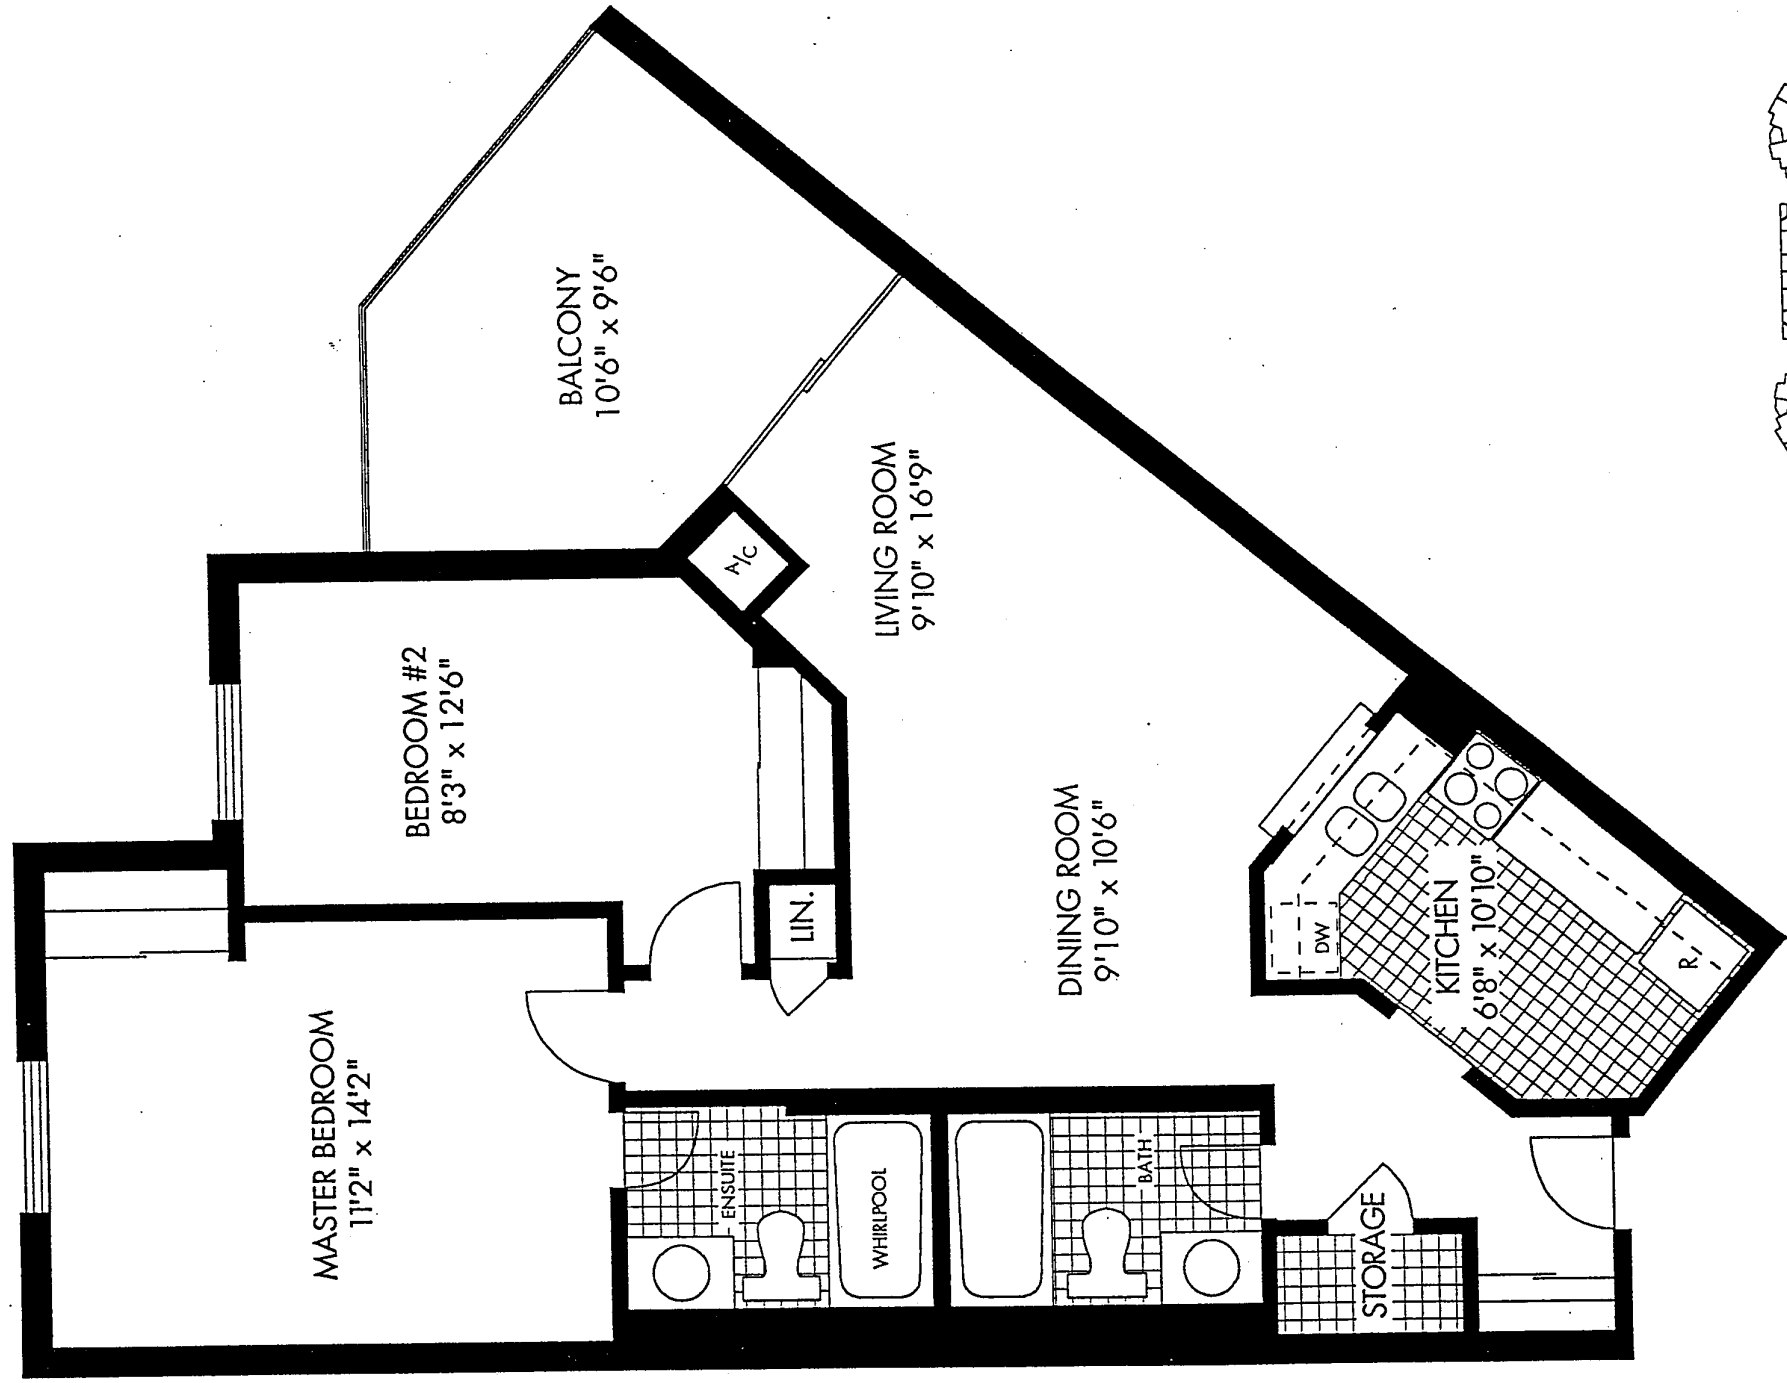

THE BOGART(A) ★ 810 SQ. FT.

All dimensions and specifications are approximate and subject to change without notice.

THE FAIRBANKS (A) ★ 645 SQ. FT.

A) AVAILABLE FROM FLOORS 1-6, 645 SQ. FT.

B) AVAILABLE FROM FLOORS 7-20, 837 SQ. FT.

All dimensions and specifications are approximate and subject to change without notice.

THE FAIRBANKS (B) ★ 837 SQ. FT.

A) AVAILABLE FROM FLOORS 1-6, 645 SQ. FT.
B) AVAILABLE FROM FLOORS 7-20, 837 SQ. FT.

All dimensions and specifications are approximate and subject to change without notice.

THE GABLE ★ 876 SQ. FT.

All dimensions and specifications are approximate and subject to change without notice.

THE GARBO ★ 851 SQ. FT.

All dimensions and specifications are approximate and subject to change without notice.

THE HEPBURN ★ 895 SQ. FT.

All dimensions and specifications are approximate and subject to change without notice.

THE LOMBARD ★ 798 SQ. FT.