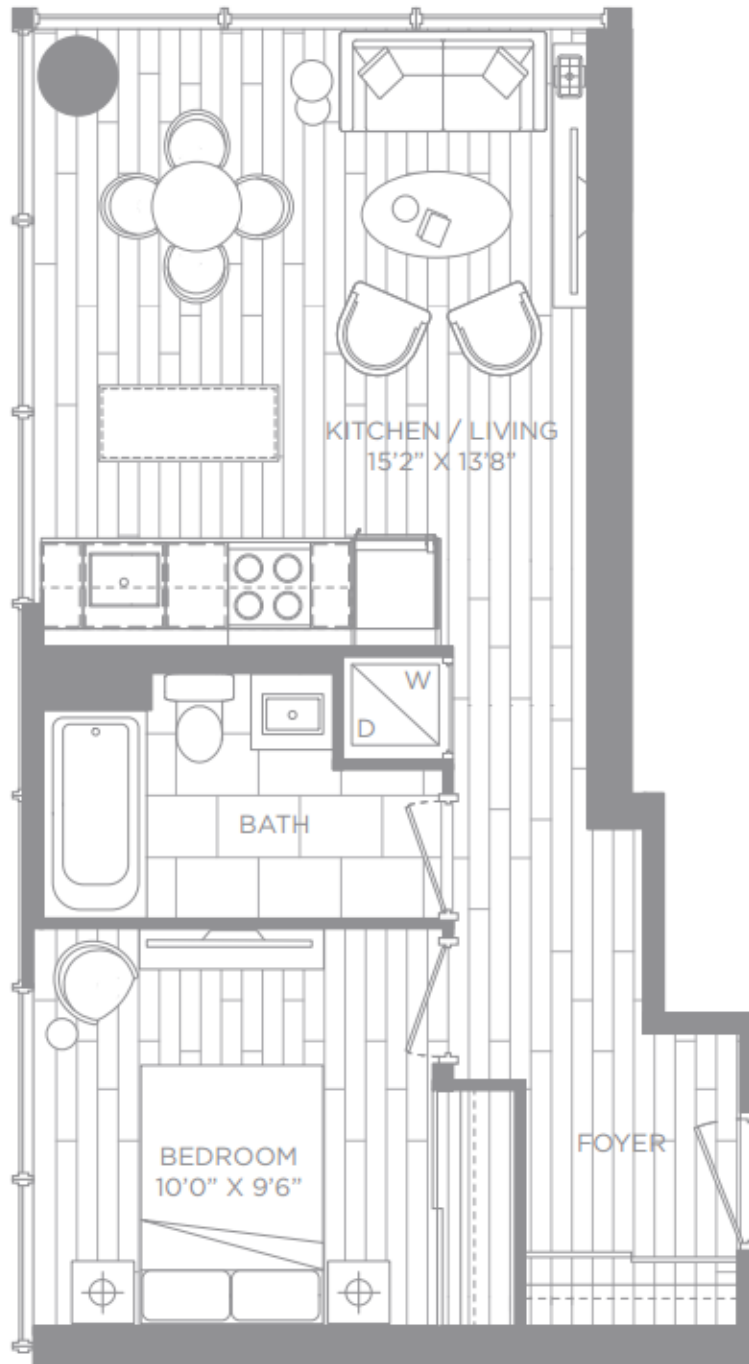

SAVOY

1 BEDROOM + DEN 505 SQ. FT.

the
CUMBERLAND
AT YORKVILLE PLAZA

REGENT

2 BEDROOM + DEN 840 SQ. FT.

the
CUMBERLAND
AT YORKVILLE PLAZA

OXFORD

1 BEDROOM 505 SQ. FT.

MAYFAIR

1 BEDROOM 400 SQ. FT.

the
CUMBERLAND
AT YORKVILLE PLAZA

HAMPTON

1 BEDROOM + DEN 470 SQ. FT.

the
CUMBERLAND
AT YORKVILLE PLAZA

CHELSEA

I BEDROOM 385 SQ. FT.

the
CUMBERLAND
AT YORKVILLE PLAZA

REGENT

2 BEDROOM + DEN 840 SQ. FT.

EDINBURGH

1 BEDROOM + DEN 555 SQ. FT.

the
CUMBERLAND
AT YORKVILLE PLAZA

the
CUMBERLAND
AT YORKVILLE PLAZA

STRAND

1 BEDROOM 405 SQ. FT.

ASCOT

2 BEDROOM 855 SQ. FT.

the
CUMBERLAND
AT YORKVILLE PLAZA