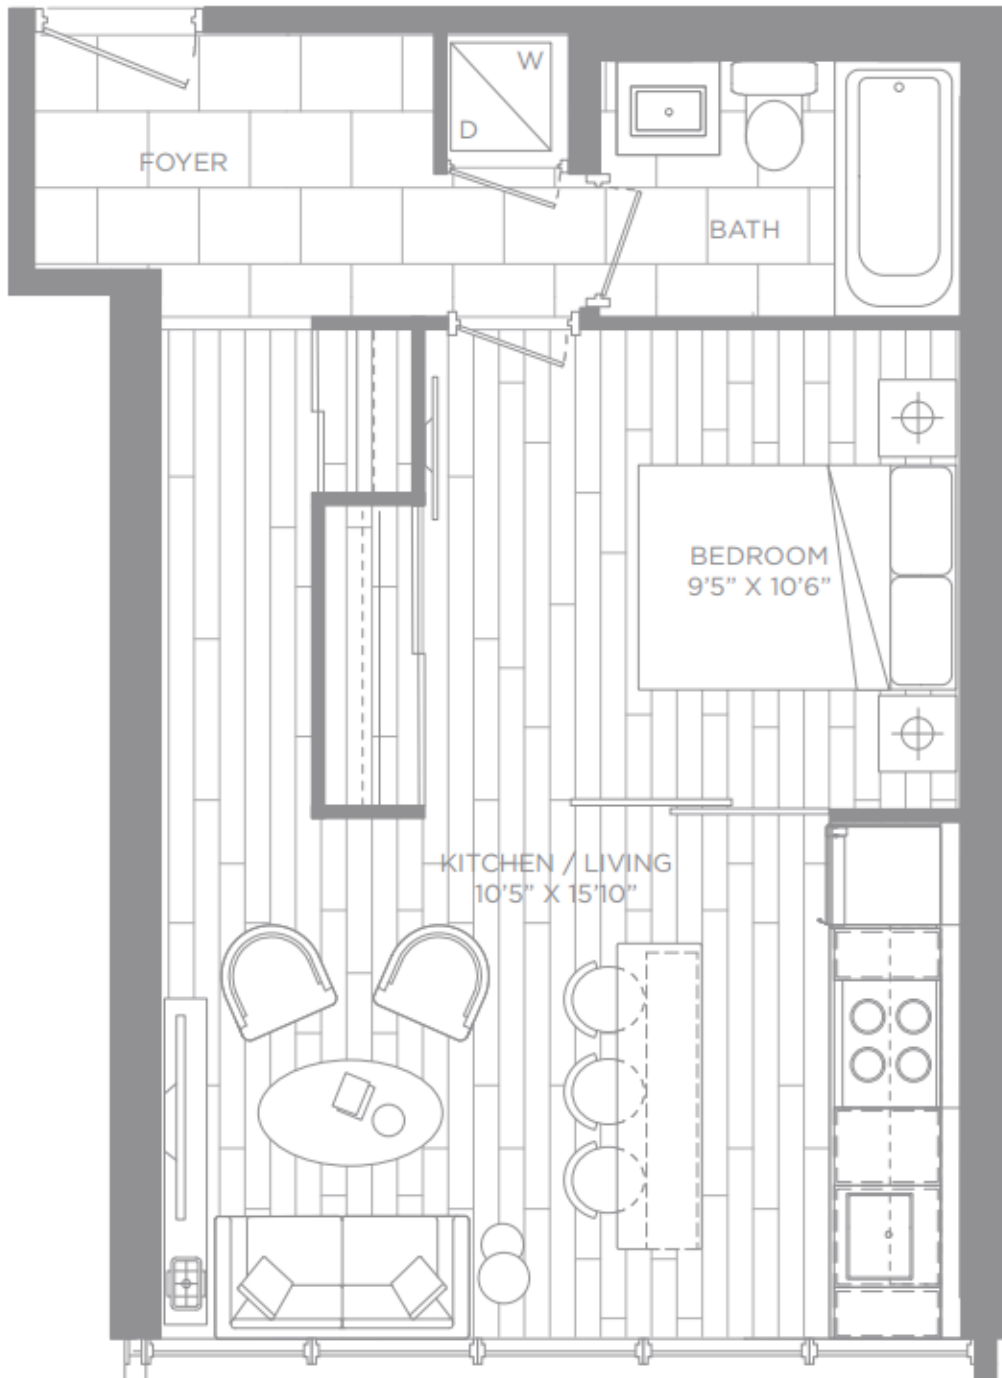

SAVOY

1 BEDROOM + DEN 505 SQ. FT.

the
CUMBERLAND
AT YORKVILLE PLAZA

REGENT

2 BEDROOM + DEN 840 SQ. FT.

the
CUMBERLAND
AT YORKVILLE PLAZA

OXFORD

1 BEDROOM 505 SQ. FT.

MAYFAIR

1 BEDROOM 400 SQ. FT.

the
CUMBERLAND
AT YORKVILLE PLAZA

HAMPTON

1 BEDROOM + DEN 470 SQ. FT.

the
CUMBERLAND
AT YORKVILLE PLAZA

CHELSEA

I BEDROOM 385 SQ. FT.

the
CUMBERLAND
AT YORKVILLE PLAZA

REGENT

2 BEDROOM + DEN 840 SQ. FT.

EDINBURGH

1 BEDROOM + DEN 555 SQ. FT.

the
CUMBERLAND
AT YORKVILLE PLAZA

the
CUMBERLAND
AT YORKVILLE PLAZA

STRAND

1 BEDROOM 405 SQ. FT.

ASCOT

2 BEDROOM 855 SQ. FT.

the
CUMBERLAND
AT YORKVILLE PLAZA