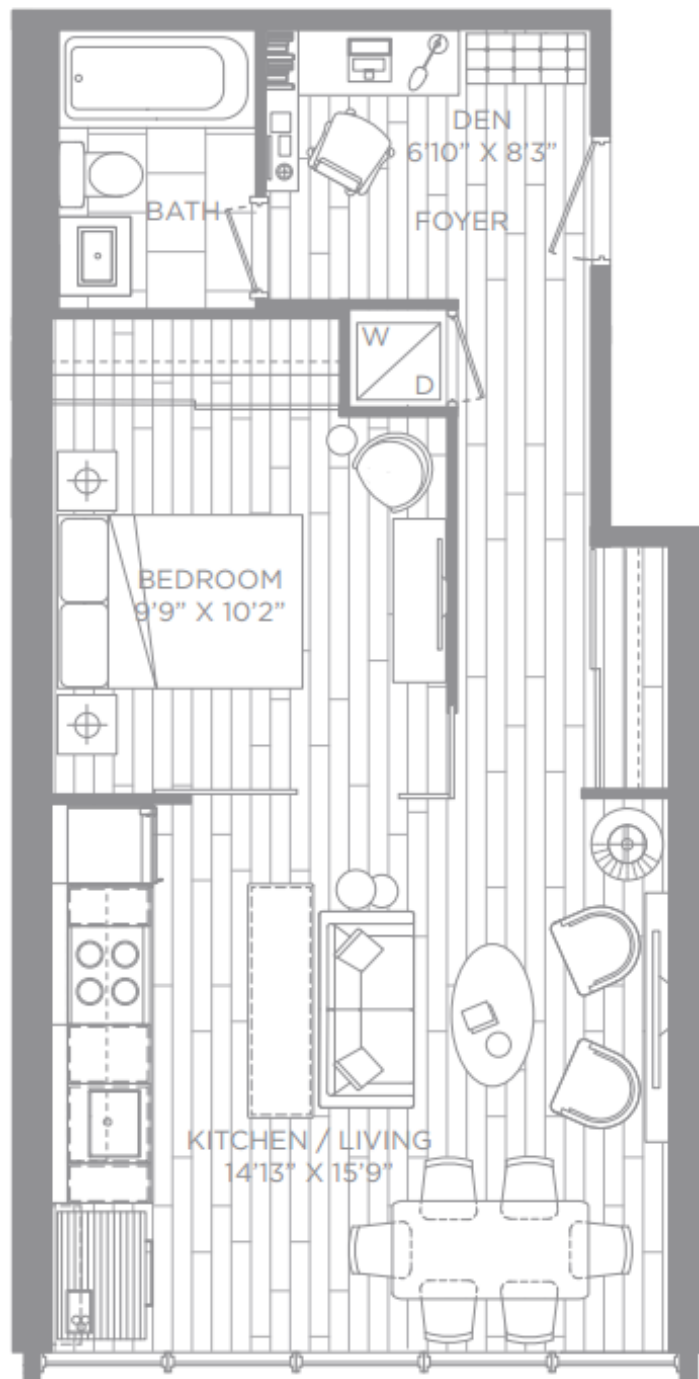

SAVOY

1 BEDROOM + DEN 505 SQ. FT.

the
CUMBERLAND
AT YORKVILLE PLAZA

REGENT

2 BEDROOM + DEN 840 SQ. FT.

the
CUMBERLAND
AT YORKVILLE PLAZA

OXFORD

1 BEDROOM 505 SQ. FT.

MAYFAIR

1 BEDROOM 400 SQ. FT.

the
CUMBERLAND
AT YORKVILLE PLAZA

HAMPTON

1 BEDROOM + DEN 470 SQ. FT.

the
CUMBERLAND
AT YORKVILLE PLAZA

CHELSEA

I BEDROOM 385 SQ. FT.

the
CUMBERLAND
AT YORKVILLE PLAZA

REGENT

2 BEDROOM + DEN 840 SQ. FT.

EDINBURGH

1 BEDROOM + DEN 555 SQ. FT.

the
CUMBERLAND
AT YORKVILLE PLAZA

the
CUMBERLAND
AT YORKVILLE PLAZA

STRAND

1 BEDROOM 405 SQ. FT.

ASCOT

2 BEDROOM 855 SQ. FT.

the
CUMBERLAND
AT YORKVILLE PLAZA