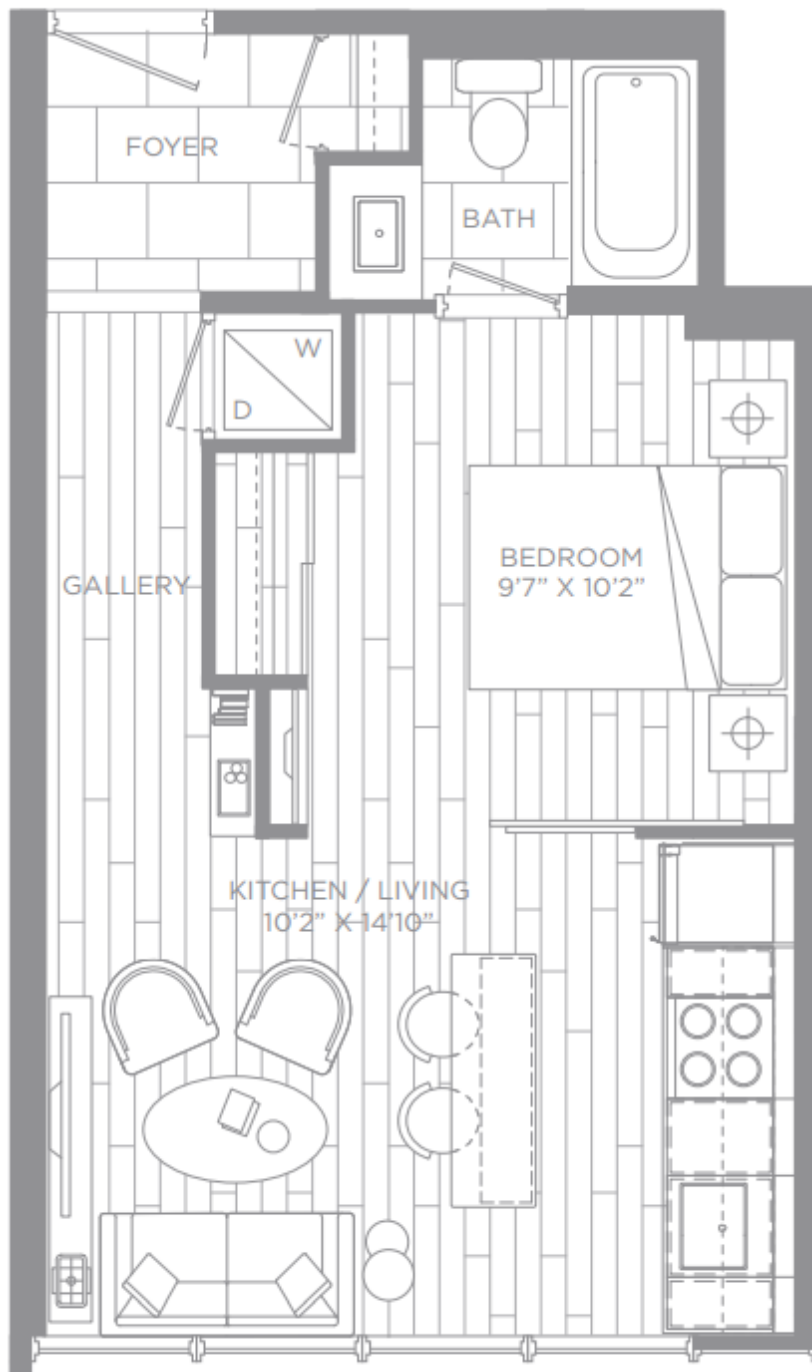

SAVOY

1 BEDROOM + DEN 505 SQ. FT.

the
CUMBERLAND
AT YORKVILLE PLAZA

REGENT

2 BEDROOM + DEN 840 SQ. FT.

the
CUMBERLAND
AT YORKVILLE PLAZA

OXFORD

1 BEDROOM 505 SQ. FT.

MAYFAIR

1 BEDROOM 400 SQ. FT.

the
CUMBERLAND
AT YORKVILLE PLAZA

HAMPTON

1 BEDROOM + DEN 470 SQ. FT.

the
CUMBERLAND
AT YORKVILLE PLAZA

CHELSEA

I BEDROOM 385 SQ. FT.

the
CUMBERLAND
AT YORKVILLE PLAZA

REGENT

2 BEDROOM + DEN 840 SQ. FT.

EDINBURGH

1 BEDROOM + DEN 555 SQ. FT.

the
CUMBERLAND
AT YORKVILLE PLAZA

the
CUMBERLAND
AT YORKVILLE PLAZA

STRAND

1 BEDROOM 405 SQ. FT.

ASCOT

2 BEDROOM 855 SQ. FT.

the
CUMBERLAND
AT YORKVILLE PLAZA