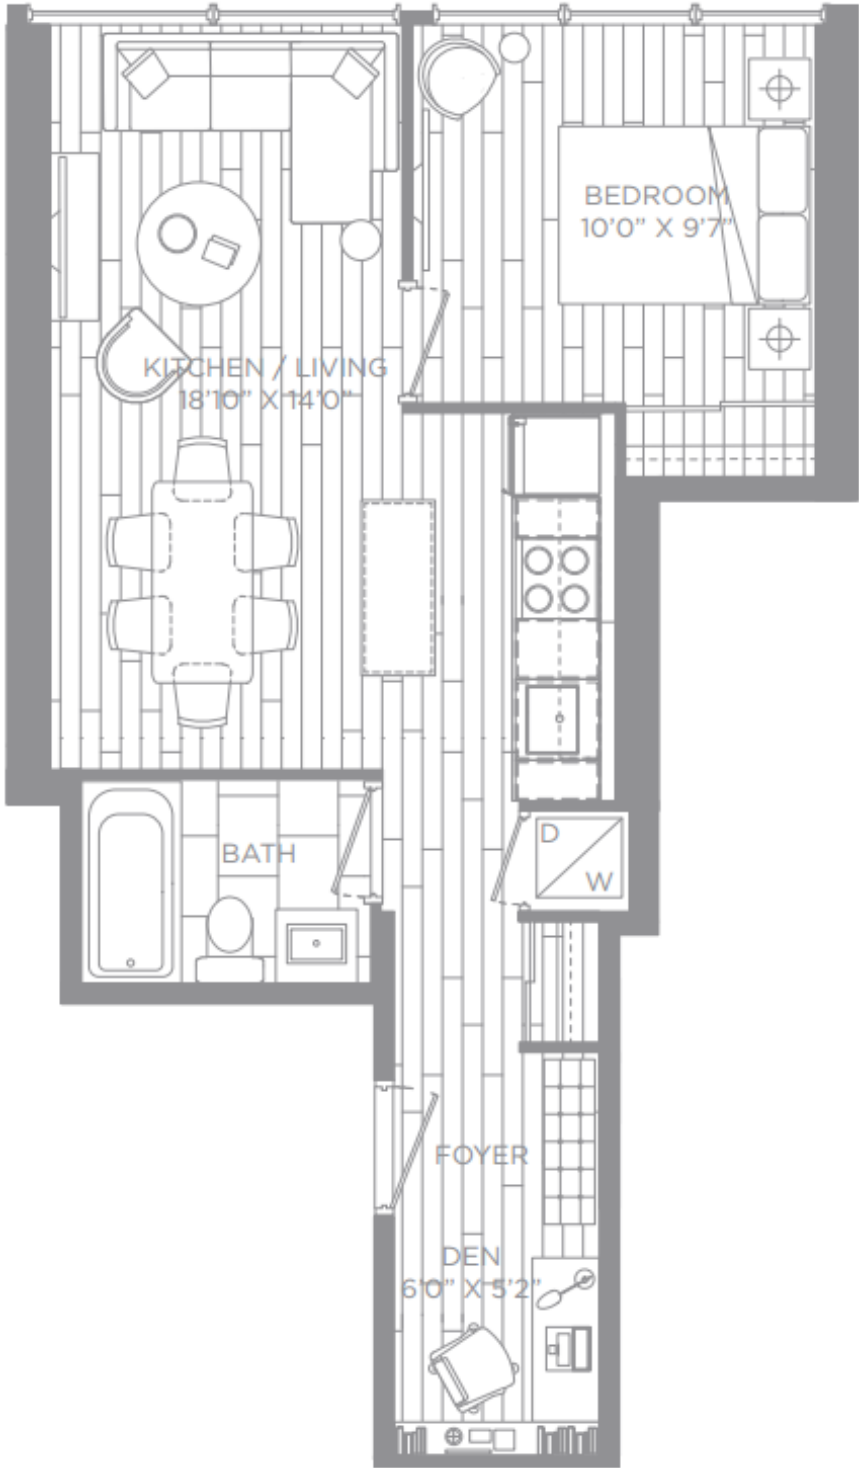

SAVOY

1 BEDROOM + DEN 505 SQ. FT.

the
CUMBERLAND
AT YORKVILLE PLAZA

REGENT

2 BEDROOM + DEN 840 SQ. FT.

the
CUMBERLAND
AT YORKVILLE PLAZA

OXFORD

1 BEDROOM 505 SQ. FT.

MAYFAIR

1 BEDROOM 400 SQ. FT.

the
CUMBERLAND
AT YORKVILLE PLAZA

HAMPTON

1 BEDROOM + DEN 470 SQ. FT.

the
CUMBERLAND
AT YORKVILLE PLAZA

CHELSEA

I BEDROOM 385 SQ. FT.

the
CUMBERLAND
AT YORKVILLE PLAZA

REGENT

2 BEDROOM + DEN 840 SQ. FT.

EDINBURGH

1 BEDROOM + DEN 555 SQ. FT.

the
CUMBERLAND
AT YORKVILLE PLAZA

the
CUMBERLAND
AT YORKVILLE PLAZA

STRAND

1 BEDROOM 405 SQ. FT.

ASCOT

2 BEDROOM 855 SQ. FT.

the
CUMBERLAND
AT YORKVILLE PLAZA