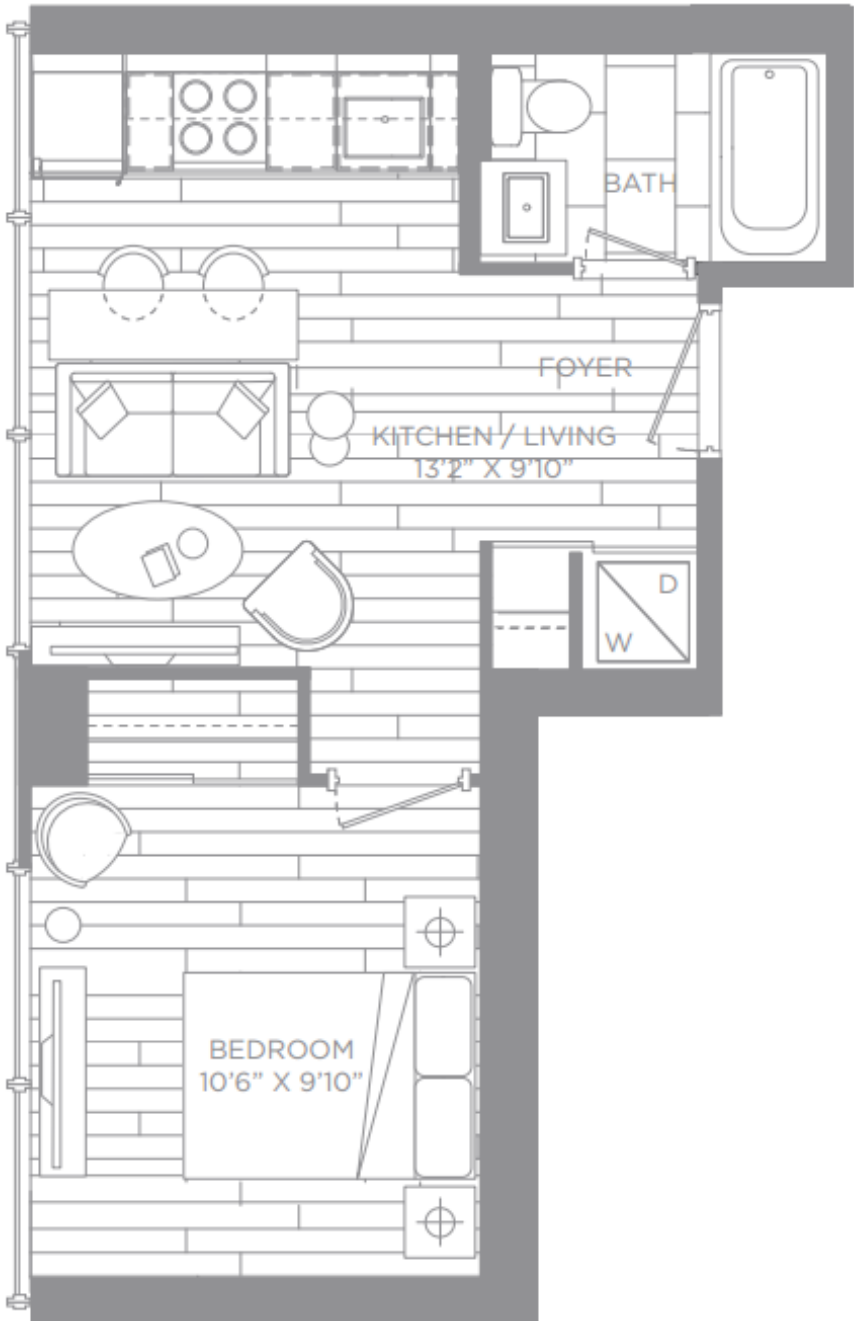

SAVOY

1 BEDROOM + DEN 505 SQ. FT.

the
CUMBERLAND
AT YORKVILLE PLAZA

REGENT

2 BEDROOM + DEN 840 SQ. FT.

the
CUMBERLAND
AT YORKVILLE PLAZA

OXFORD

1 BEDROOM 505 SQ. FT.

MAYFAIR

1 BEDROOM 400 SQ. FT.

the
CUMBERLAND
AT YORKVILLE PLAZA

HAMPTON

1 BEDROOM + DEN 470 SQ. FT.

the
CUMBERLAND
AT YORKVILLE PLAZA

CHELSEA

I BEDROOM 385 SQ. FT.

the
CUMBERLAND
AT YORKVILLE PLAZA

REGENT

2 BEDROOM + DEN 840 SQ. FT.

EDINBURGH

1 BEDROOM + DEN 555 SQ. FT.

the
CUMBERLAND
AT YORKVILLE PLAZA

the
CUMBERLAND
AT YORKVILLE PLAZA

STRAND

1 BEDROOM 405 SQ. FT.

ASCOT

2 BEDROOM 855 SQ. FT.

the
CUMBERLAND
AT YORKVILLE PLAZA