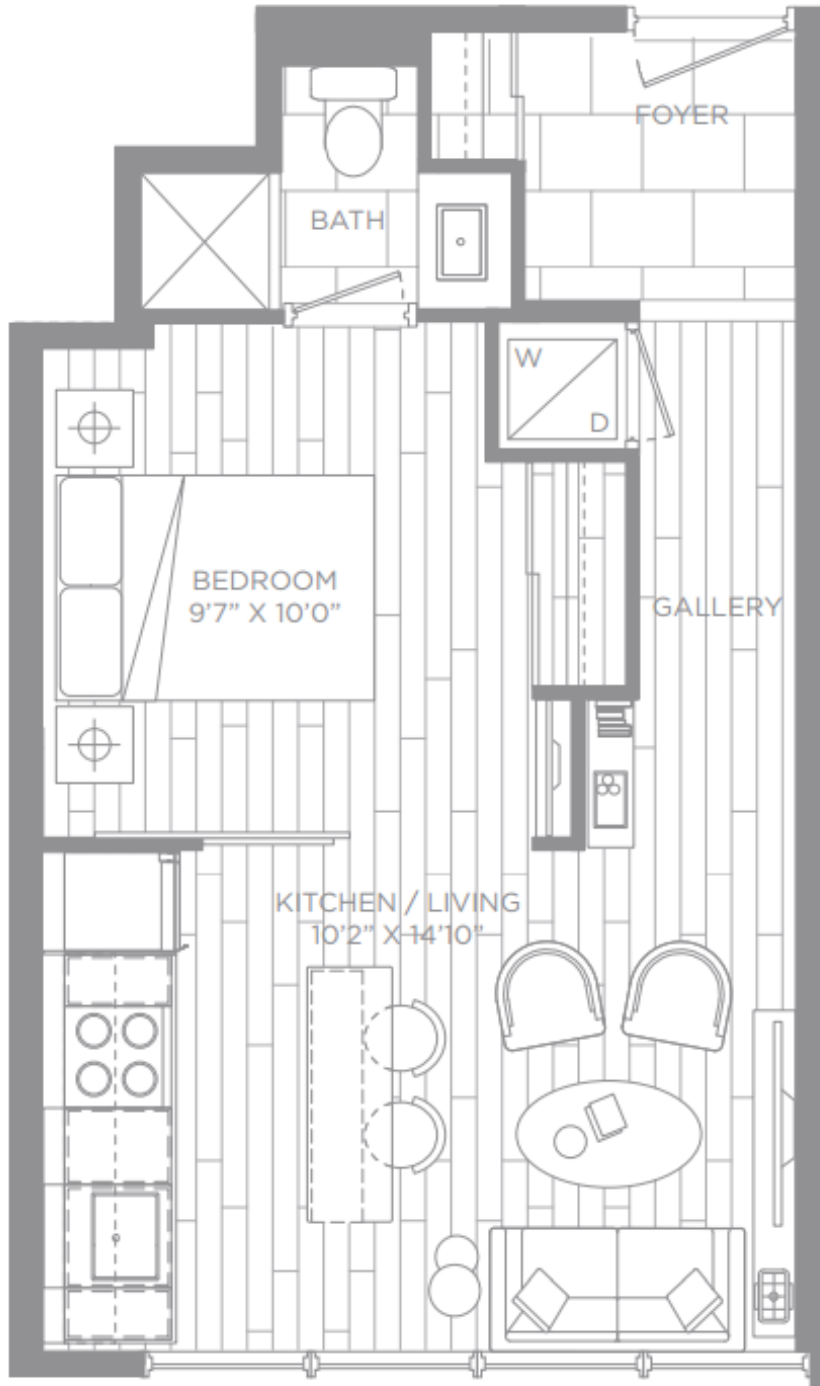

SAVOY

1 BEDROOM + DEN 505 SQ. FT.

the
CUMBERLAND
AT YORKVILLE PLAZA

REGENT

2 BEDROOM + DEN 840 SQ. FT.

the
CUMBERLAND
AT YORKVILLE PLAZA

OXFORD

1 BEDROOM 505 SQ. FT.

MAYFAIR

1 BEDROOM 400 SQ. FT.

the
CUMBERLAND
AT YORKVILLE PLAZA

HAMPTON

1 BEDROOM + DEN 470 SQ. FT.

the
CUMBERLAND
AT YORKVILLE PLAZA

CHELSEA

I BEDROOM 385 SQ. FT.

the
CUMBERLAND
AT YORKVILLE PLAZA

REGENT

2 BEDROOM + DEN 840 SQ. FT.

EDINBURGH

1 BEDROOM + DEN 555 SQ. FT.

the
CUMBERLAND
AT YORKVILLE PLAZA

the
CUMBERLAND
AT YORKVILLE PLAZA

STRAND

1 BEDROOM 405 SQ. FT.

ASCOT

2 BEDROOM 855 SQ. FT.

the
CUMBERLAND
AT YORKVILLE PLAZA