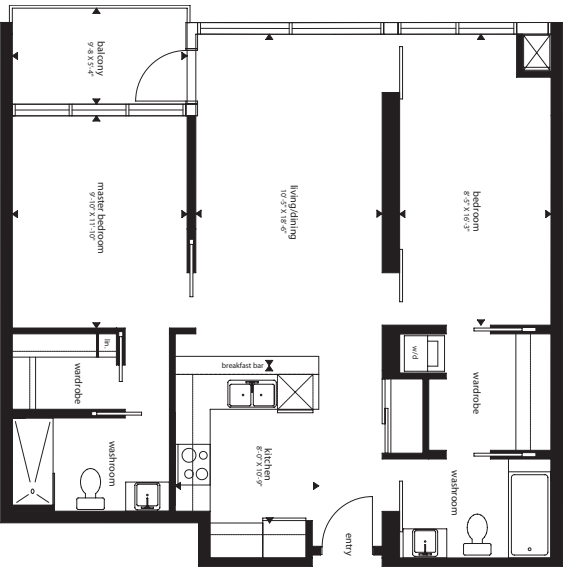

Camden
2 bedroom
Area 868 sq. ft.
Balcony 53 sq. ft.
Total 921 sq. ft.

Unit 507	Unit 607	Unit 706	Unit 807	Unit 906	Unit 1007	Unit 1106	Unit 1207	Unit 1406	Unit 1507	Unit 1606	Unit 1707
									Unit 1806	Unit 1907	Unit 2006

Camden 868 sq.ft.