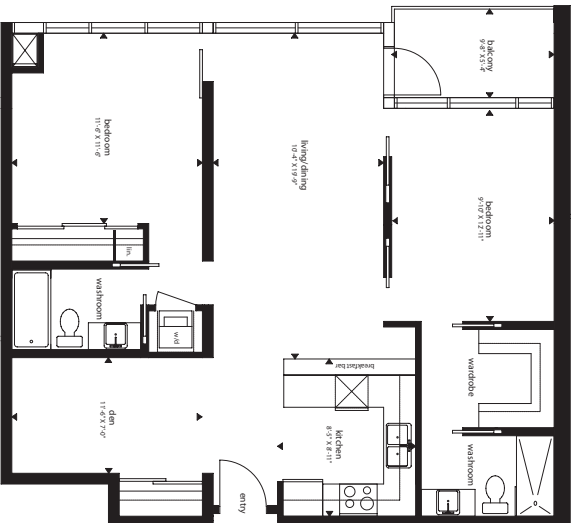

Atlantic
2 bedroom + den

Area 969 sq.ft.
Balcony 53 sq.ft.
Total 1022 sq.ft.