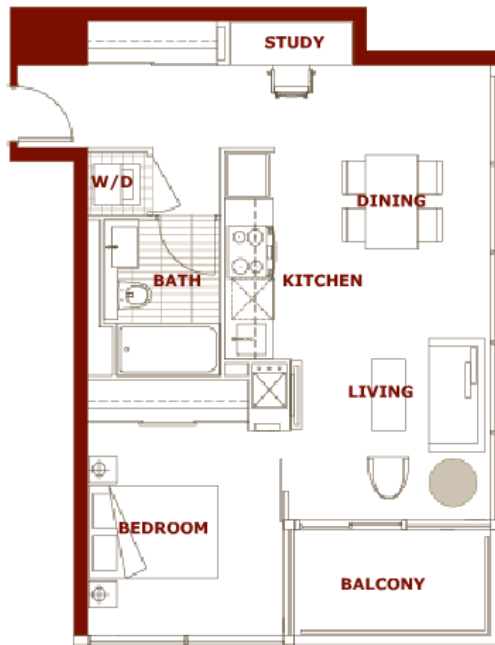

MON TAGE

< PREVIOUS NEXT >

1 bedroom + den
suite area - 595 sq. ft.
balcony area - 33 sq. ft.
total area - 628 sq. ft.

MON TAGE

< PREVIOUS NEXT >

1 bedroom + study
suite area - 590 sq. ft.
balcony area - 48 sq. ft.
total area - 638 sq. ft.

MON TAGE

< PREVIOUS NEXT >

1 bedroom + den
suite area - 670 sq. ft.
balcony area - 38 sq. ft.
total area - 708 sq. ft.

MON TAGE

< PREVIOUS NEXT >

1 bedroom + den
suite area - 670 sq. ft.
balcony area - 38 sq. ft.
total area - 708 sq. ft.