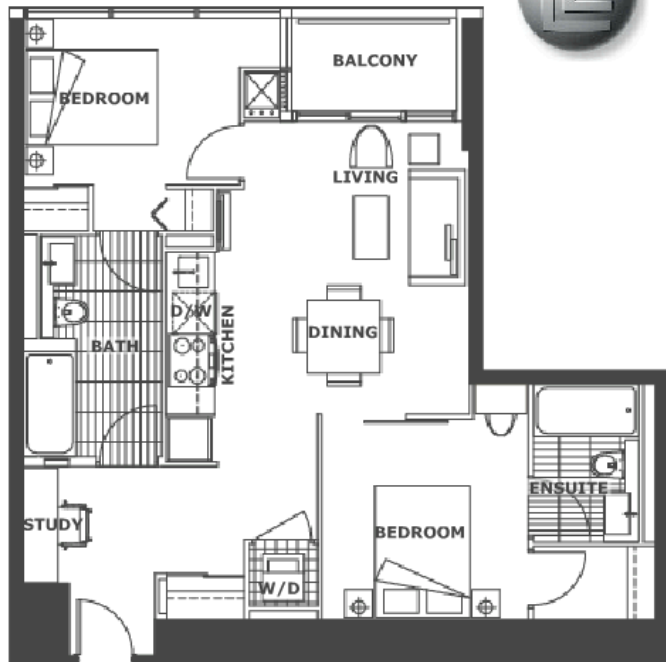

MON TAGE

< PREVIOUS NEXT >

2 bedroom + den
suite area - 1170 sq. ft.
balcony area - 38 sq. ft.
total area -1208 sq. ft.

MON TAGE

< PREVIOUS NEXT >

1 bedroom + den
suite area - 628 sq. ft.
balcony area - 33 sq. ft.
total area - 661 sq. ft.

MON TAGE

king
west
village

city
lake

< PREVIOUS NEXT >

1 bedroom + den
suite area - 555 sq. ft.
balcony area - 35 sq. ft.
total area - 590 sq. ft.

MON TAGE

< PREVIOUS NEXT >

2 bedroom + den
suite area - 1186 sq. ft.
balcony area - 35 sq. ft.
total area - 1221 sq. ft.

MON TAGE

< PREVIOUS NEXT >

2 bedroom + study
suite area - 783 sq. ft.
balcony area - 35 sq. ft.
total area - 818 sq. ft.

MON TAGE

< PREVIOUS NEXT >

1 bedroom

suite area - 540 sq. ft.

balcony area - 35 sq. ft.