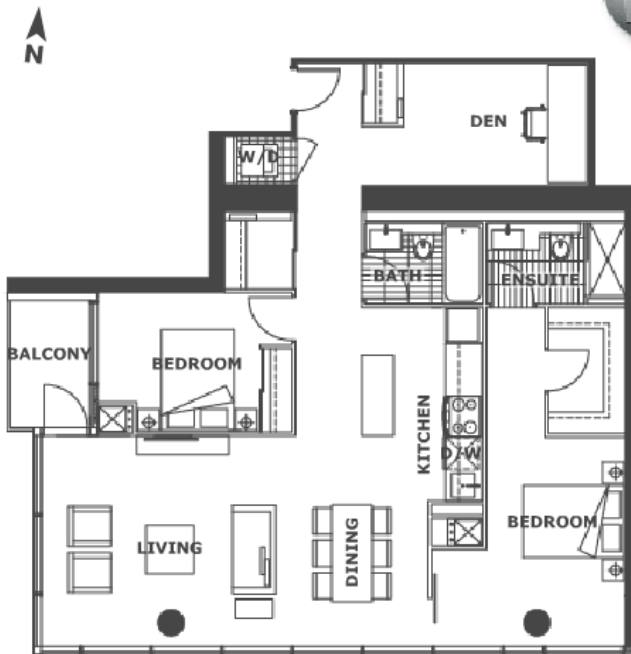

2 bedroom + study
suite area - 933 sq. ft.
balcony area - 39 sq. ft.
total area - 972 sq. ft.

MON TAGE

king
west
village

city
lake

< PREVIOUS NEXT >

1 bedroom + den
suite area - 545 sq. ft.
balcony area - 27 sq. ft.
total area - 572 sq. ft.

MON TAGE

< PREVIOUS NEXT >

1 bedroom + den
suite area - 628 sq. ft.
balcony area - 33 sq. ft.
total area - 661 sq. ft.

MON TAGE

< PREVIOUS NEXT >

2 bedroom + den
suite area - 950 sq. ft.
balcony area - 38 sq. ft.
total area - 988 sq. ft.

MON TAGE

< PREVIOUS NEXT >

2 bedroom + den
suite area - 1170 sq. ft.
balcony area - 38 sq. ft.
total area -1208 sq. ft.

MON TAGE

< PREVIOUS NEXT >

1 bedroom + den
suite area - 628 sq. ft.
balcony area - 33 sq. ft.
total area - 661 sq. ft.

MON TAGE

king
west
village

city
lake

< PREVIOUS NEXT >

1 bedroom + den
suite area - 555 sq. ft.
balcony area - 35 sq. ft.
total area - 590 sq. ft.

MON TAGE

< PREVIOUS NEXT >

2 bedroom + den
suite area - 1186 sq. ft.
balcony area - 35 sq. ft.
total area - 1221 sq. ft.