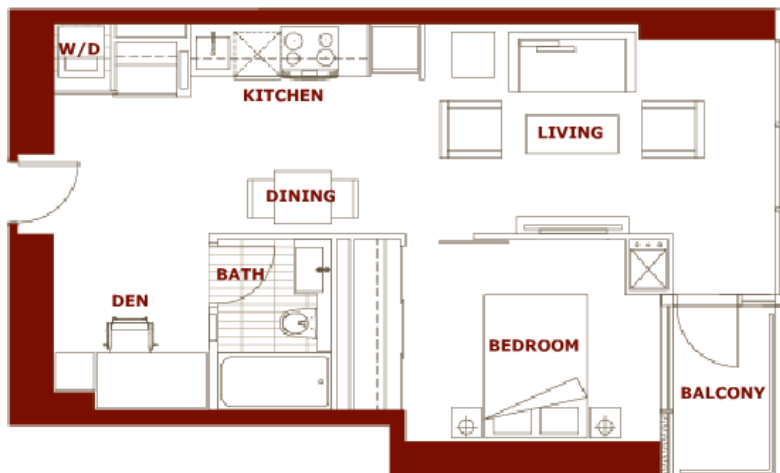

total area - 575 sq. ft.

MON TAGE

< PREVIOUS NEXT >

2 bedroom + study
suite area - 933 sq. ft.
balcony area - 39 sq. ft.
total area - 972 sq. ft.

MON TAGE

< PREVIOUS NEXT >

1 bedroom + den
suite area - 545 sq. ft.
balcony area - 27 sq. ft.
total area - 572 sq. ft.

MON TAGE

< PREVIOUS NEXT >

1 bedroom + den
suite area - 595 sq. ft.
balcony area - 33 sq. ft.
total area - 628 sq. ft.

MON TAGE

< PREVIOUS NEXT >

1 bedroom + study
suite area - 590 sq. ft.
balcony area - 48 sq. ft.
total area - 638 sq. ft.