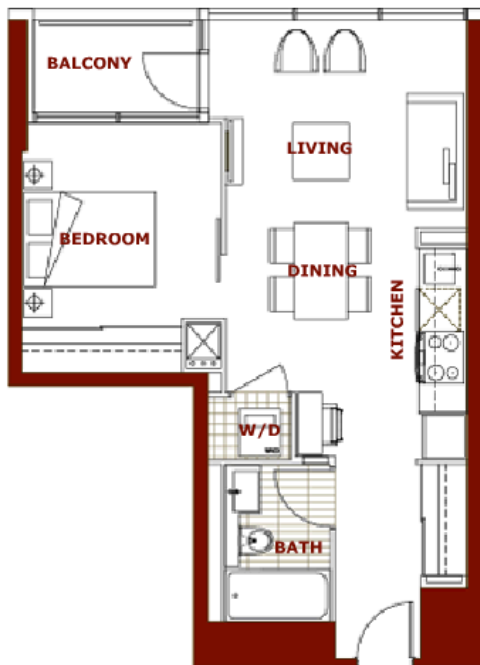

MON TAGE

king
west
village

city
lake

< PREVIOUS NEXT >

1 bedroom + den
suite area - 555 sq. ft.
balcony area - 35 sq. ft.
total area - 590 sq. ft.

MON TAGE

< PREVIOUS NEXT >

2 bedroom + den
suite area - 1186 sq. ft.
balcony area - 35 sq. ft.
total area - 1221 sq. ft.

MON TAGE

< PREVIOUS NEXT >

2 bedroom + study
suite area - 783 sq. ft.
balcony area - 35 sq. ft.
total area - 818 sq. ft.

MON TAGE

< PREVIOUS NEXT >

1 bedroom

suite area - 540 sq. ft.

balcony area - 35 sq. ft.

total area - 575 sq. ft.

MON TAGE

< PREVIOUS NEXT >

2 bedroom + study
suite area - 933 sq. ft.
balcony area - 39 sq. ft.
total area - 972 sq. ft.

MON TAGE

< PREVIOUS NEXT >

1 bedroom + den
suite area - 545 sq. ft.
balcony area - 27 sq. ft.
total area - 572 sq. ft.

MON TAGE

< PREVIOUS NEXT >

1 bedroom + den
suite area - 595 sq. ft.
balcony area - 33 sq. ft.
total area - 628 sq. ft.

MON TAGE

< PREVIOUS NEXT >

1 bedroom + study
suite area - 590 sq. ft.
balcony area - 48 sq. ft.
total area - 638 sq. ft.