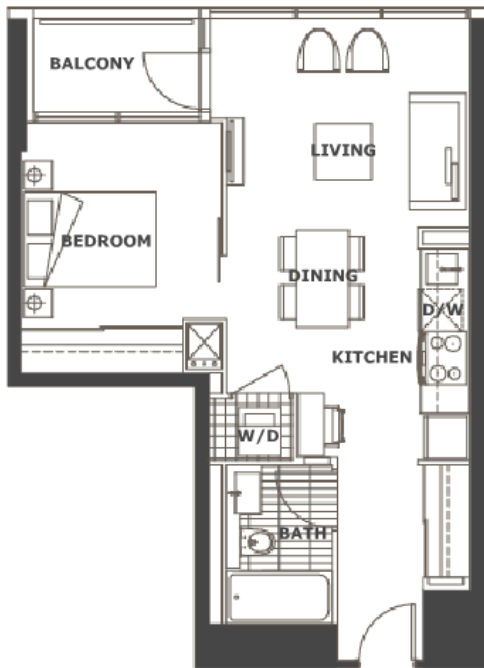

MON TAGE

< PREVIOUS NEXT >

1 bedroom

suite area - 540 sq. ft.

balcony area - 35 sq. ft.

total area - 575 sq. ft.

MON TAGE

< PREVIOUS NEXT >

2 bedroom + study
suite area - 933 sq. ft.
balcony area - 39 sq. ft.
total area - 972 sq. ft.

MON TAGE

king
west
village

city
lake

< PREVIOUS NEXT >

1 bedroom + den
suite area - 545 sq. ft.
balcony area - 27 sq. ft.
total area - 572 sq. ft.

MON TAGE

< PREVIOUS NEXT >

1 bedroom + den
suite area - 628 sq. ft.
balcony area - 33 sq. ft.
total area - 661 sq. ft.

MON TAGE

< PREVIOUS NEXT >

2 bedroom + den
suite area - 950 sq. ft.
balcony area - 38 sq. ft.
total area - 988 sq. ft.