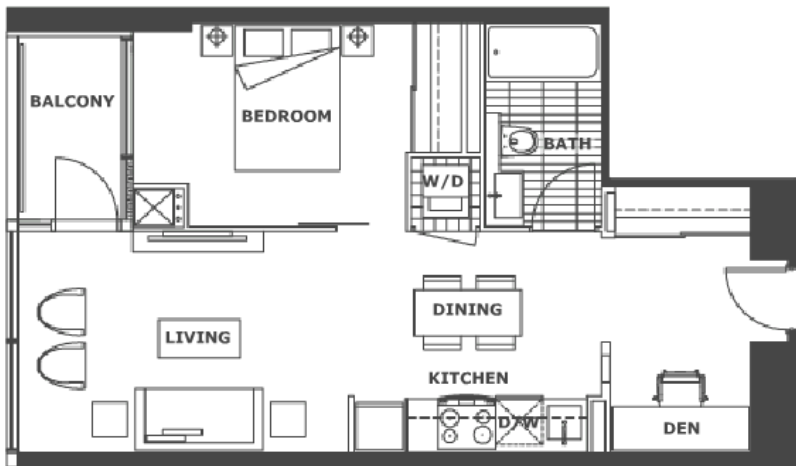

MON TAGE

king
west
village

city
lake

< PREVIOUS NEXT >

1 bedroom + den
suite area - 555 sq. ft.
balcony area - 35 sq. ft.
total area - 590 sq. ft.

MON TAGE

< PREVIOUS NEXT >

2 bedroom + den
suite area - 1186 sq. ft.
balcony area - 35 sq. ft.
total area - 1221 sq. ft.

MON TAGE

< PREVIOUS NEXT >

2 bedroom + study
suite area - 783 sq. ft.
balcony area - 35 sq. ft.
total area - 818 sq. ft.

MON TAGE

< PREVIOUS NEXT >

1 bedroom

suite area - 540 sq. ft.

balcony area - 35 sq. ft.