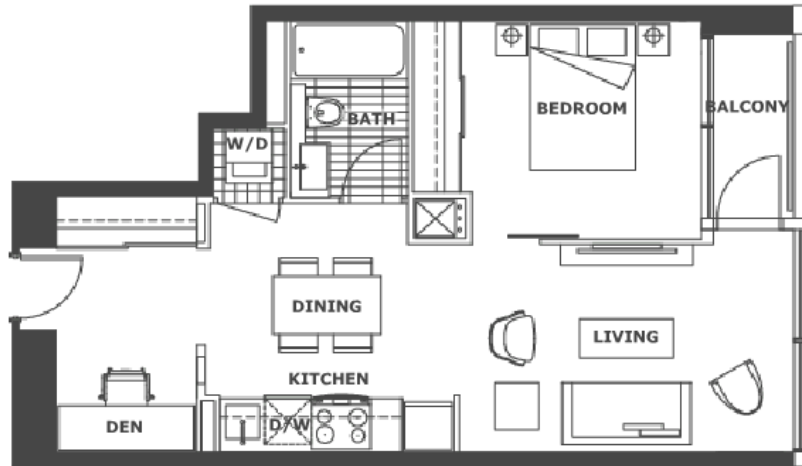

MON TAGE

< PREVIOUS NEXT >

1 bedroom

suite area - 540 sq. ft.

balcony area - 35 sq. ft.

total area - 575 sq. ft.

MON TAGE

< PREVIOUS NEXT >

2 bedroom + study
suite area - 933 sq. ft.
balcony area - 39 sq. ft.
total area - 972 sq. ft.

MON TAGE

king
west
village

city
lake

< PREVIOUS NEXT >

1 bedroom + den
suite area - 545 sq. ft.
balcony area - 27 sq. ft.
total area - 572 sq. ft.

MON TAGE

< PREVIOUS NEXT >

1 bedroom + den
suite area - 628 sq. ft.
balcony area - 33 sq. ft.
total area - 661 sq. ft.

MON TAGE

< PREVIOUS NEXT >

2 bedroom + den
suite area - 950 sq. ft.
balcony area - 38 sq. ft.
total area - 988 sq. ft.

MON TAGE

< PREVIOUS NEXT >

2 bedroom + den
suite area - 1170 sq. ft.
balcony area - 38 sq. ft.
total area -1208 sq. ft.

MON TAGE

< PREVIOUS NEXT >

1 bedroom + den
suite area - 628 sq. ft.
balcony area - 33 sq. ft.
total area - 661 sq. ft.