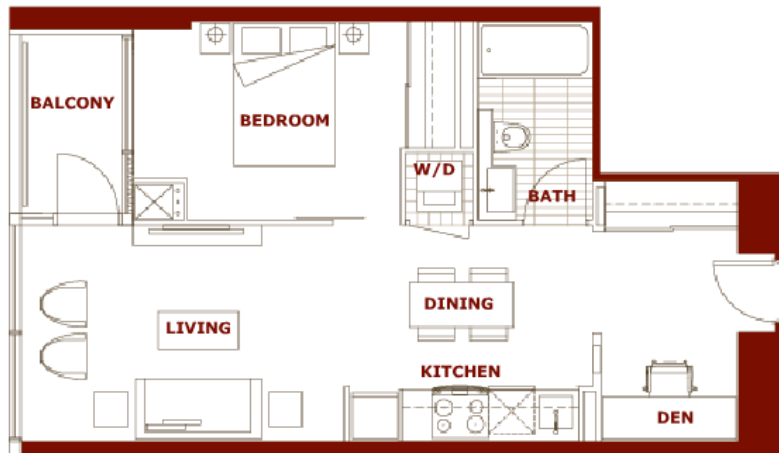

1 bedroom + den

suite area - 595 sq. ft.

balcony area - 33 sq. ft.

total area - 628 sq. ft.

MON TAGE

< PREVIOUS NEXT >

1 bedroom + den
suite area - 555 sq. ft.
balcony area - 35 sq. ft.
total area - 590 sq. ft.

MON TAGE

< PREVIOUS NEXT >

1 bedroom + den
suite area - 545 sq. ft.
balcony area - 35 sq. ft.
total area - 580 sq. ft.

MON TAGE

< PREVIOUS NEXT >

1 bedroom + study
suite area - 560 sq. ft.
balcony area - 39 sq. ft.
total area - 599 sq. ft.