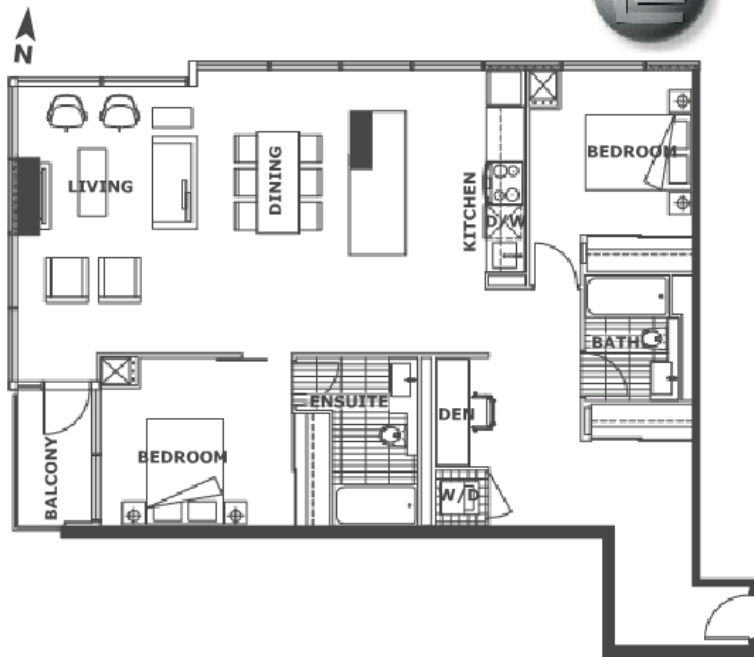

MON TAGE

< PREVIOUS NEXT >

2 bedroom + den
suite area - 1170 sq. ft.
balcony area - 38 sq. ft.
total area -1208 sq. ft.

MON TAGE

< PREVIOUS NEXT >

1 bedroom + den
suite area - 628 sq. ft.
balcony area - 33 sq. ft.
total area - 661 sq. ft.

MON TAGE

king
west
village

city
lake

< PREVIOUS NEXT >

1 bedroom + den
suite area - 555 sq. ft.
balcony area - 35 sq. ft.
total area - 590 sq. ft.

MON TAGE

< PREVIOUS NEXT >

2 bedroom + den
suite area - 1186 sq. ft.
balcony area - 35 sq. ft.
total area - 1221 sq. ft.

MON TAGE

< PREVIOUS NEXT >

2 bedroom + study
suite area - 783 sq. ft.
balcony area - 35 sq. ft.
total area - 818 sq. ft.

MON TAGE

< PREVIOUS NEXT >

1 bedroom

suite area - 540 sq. ft.

balcony area - 35 sq. ft.