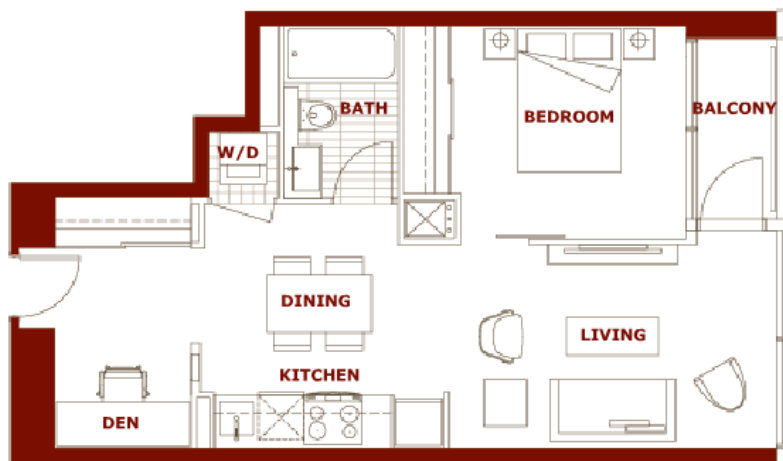

total area - 575 sq. ft.

MON TAGE

< PREVIOUS NEXT >

2 bedroom + study
suite area - 933 sq. ft.
balcony area - 39 sq. ft.
total area - 972 sq. ft.

MON TAGE

< PREVIOUS NEXT >

1 bedroom + den
suite area - 545 sq. ft.
balcony area - 27 sq. ft.
total area - 572 sq. ft.

MON TAGE

< PREVIOUS NEXT >

1 bedroom + den
suite area - 595 sq. ft.
balcony area - 33 sq. ft.
total area - 628 sq. ft.

MON TAGE

< PREVIOUS NEXT >

1 bedroom + study
suite area - 590 sq. ft.
balcony area - 48 sq. ft.
total area - 638 sq. ft.