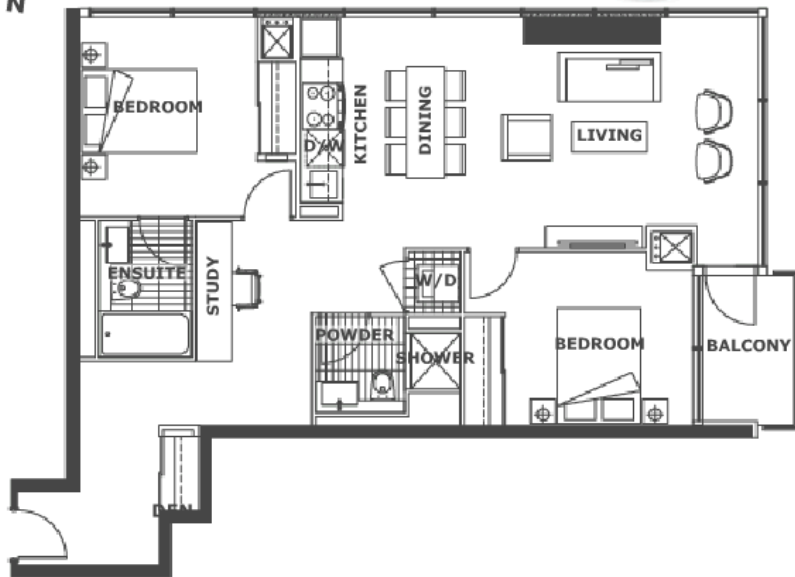

MON TAGE

< PREVIOUS NEXT >

1 bedroom

suite area - 540 sq. ft.

balcony area - 35 sq. ft.

total area - 575 sq. ft.

MON TAGE

< PREVIOUS NEXT >

2 bedroom + study
suite area - 933 sq. ft.
balcony area - 39 sq. ft.
total area - 972 sq. ft.

MON TAGE

king
west
village

city
lake

< PREVIOUS NEXT >

1 bedroom + den
suite area - 545 sq. ft.
balcony area - 27 sq. ft.
total area - 572 sq. ft.

MON TAGE

< PREVIOUS NEXT >

1 bedroom + den
suite area - 628 sq. ft.
balcony area - 33 sq. ft.
total area - 661 sq. ft.

MON TAGE

< PREVIOUS NEXT >

2 bedroom + den
suite area - 950 sq. ft.
balcony area - 38 sq. ft.
total area - 988 sq. ft.