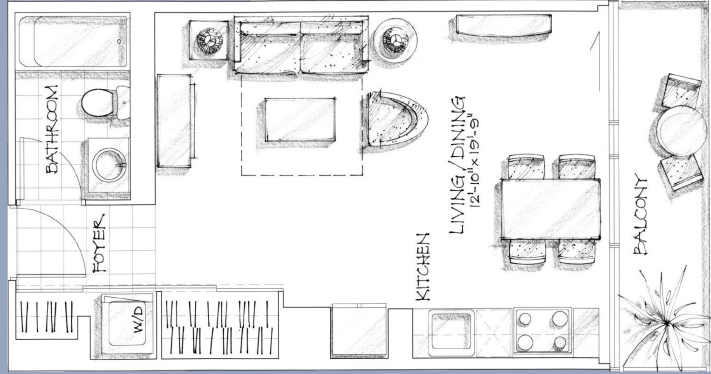

fiji
11' x 11"

05 STUDIO

425 SQ. FT.

BEDROOM

NORTH TOWER
TYPICAL 5-26

SOUTH TOWER
TYPICAL 5-26

cestino

11'x11"

BEDROOM

04, 05 + 06 ONE BEDROOM
502 SQ. FT.

NORTH TOWER
TYPICAL 21-26

NORTH TOWER
TYPICAL 27-55

NORTH TOWER
TYPICAL 54

SOUTH TOWER
TYPICAL 21-26

SOUTH TOWER
TYPICAL 27-40

SOUTH TOWER
TYPICAL 41

magi

11' x 11"

BEDROOM

0.4 + 0.6 ONE BEDROOM

502 SQ. FT.

NORTH TOWER
TYPICAL 5.26

NORTH TOWER
TYPICAL 5.20

SOUTH TOWER
TYPICAL 5.26

SOUTH TOWER
TYPICAL 5.26

canon

10 ONE BEDROOM + DEN

605 SQ. FT.

BEDROOM

NORTH TOWER
TYPICAL 4-35

NORTH TOWER
TYPICAL 4-40

quasi