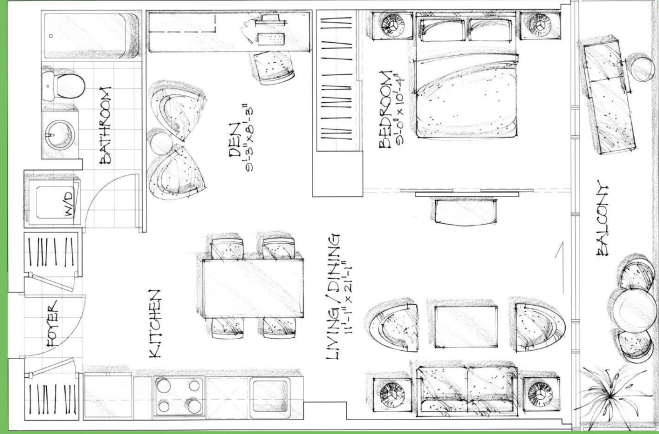

fiji
11' x 11"

05 STUDIO

425 SQ. FT.

BEDROOM

NORTH TOWER
TYPICAL 5-26

SOUTH TOWER
TYPICAL 5-26

cestino

11'x11"

magi

11' x 11"

BEDROOM

0.4 + 0.6 ONE BEDROOM

502 SQ. FT.

NORTH TOWER
TYPICAL 5.26

NORTH TOWER
TYPICAL 5.20

SOUTH TOWER
TYPICAL 5.26

SOUTH TOWER
TYPICAL 5.26

canon

10 ONE BEDROOM + DEN

605 SQ. FT.

BEDROOM

NORTH TOWER
TYPICAL 4-35

NORTH TOWER
TYPICAL 4-40

quasi

11'x11"

BEDROOM

02, 07 + 08 ONE BEDROOM + DEN
657 SQ. FT.

NORTH TOWER
TYPICAL 5-35

NORTH TOWER
TYPICAL 5-26

NORTH TOWER
TYPICAL 27-35

SOUTH TOWER
TYPICAL 5-40

SOUTH TOWER
TYPICAL 5-26