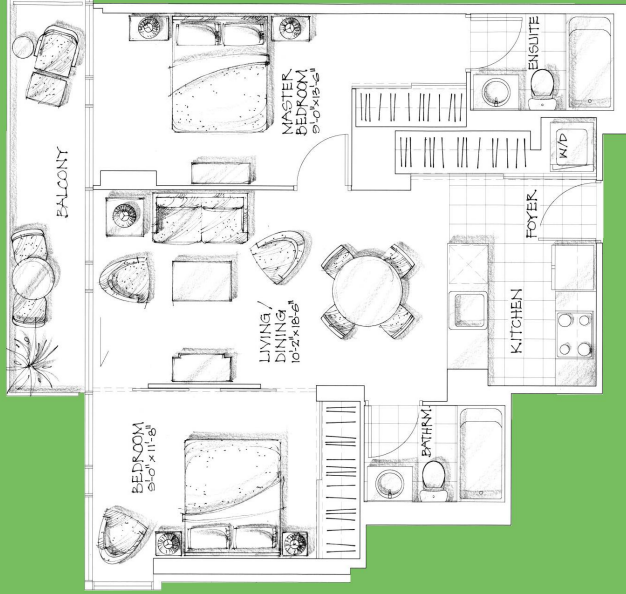

fiji
11' x 11"

05 STUDIO

425 SQ. FT.

BEDROOM

NORTH TOWER
TYPICAL 5-26

SOUTH TOWER
TYPICAL 5-26

cestino

11'x11"

11'x11"

BEDROOM

02, 07 + 08 ONE BEDROOM + DEN
657 SQ. FT.

NORTH TOWER
TYPICAL 5-35

NORTH TOWER
TYPICAL 5-26

NORTH TOWER
TYPICAL 27-35

SOUTH TOWER
TYPICAL 5-40

SOUTH TOWER
TYPICAL 5-26

SOUTH TOWER
TYPICAL 27-40

pezatti

BEDROOM

11'x11"

01 + 09 TWO BEDROOM

752 SQ. FT.

NORTH TOWER
TYPICAL 5.55

NORTH TOWER
TYPICAL 4.55

SOUTH TOWER
TYPICAL 5.40

SOUTH TOWER
TYPICAL 4.40

veronese

BEDROOM

11'-5 1/2"

03.06 + 07 TWO BEDROOM

857 SQ. FT.

NORTH TOWER
TYPICAL 5-34