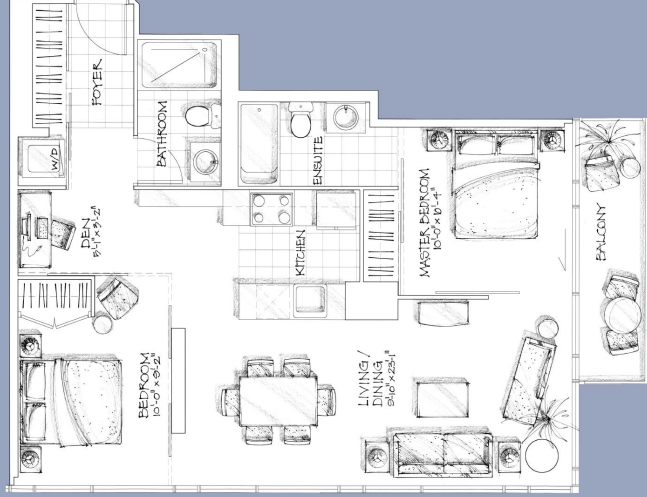

fiji
11' x 11"

05 STUDIO

425 SQ. FT.

BEDROOM

NORTH TOWER
TYPICAL 5-26

SOUTH TOWER
TYPICAL 5-26

cestino

11'x11"

SOUTH TOWER
TYPICAL 27-40

pezatti

BEDROOM

11'x11"

01 + 09 TWO BEDROOM

752 SQ. FT.

NORTH TOWER
TYPICAL 5.55

NORTH TOWER
TYPICAL 4.55

SOUTH TOWER
TYPICAL 5.40

SOUTH TOWER
TYPICAL 4.40

veronese

BEDROOM

11'-5 1/2"

03.06 + 07 TWO BEDROOM

857 SQ. FT.

NORTH TOWER
TYPICAL 5-34

NORTH TOWER
TYPICAL 5-26

NORTH TOWER
TYPICAL 27-55

SOUTH TOWER
TYPICAL 5-41

SOUTH TOWER
TYPICAL 5-26

SOUTH TOWER
TYPICAL 27-40

Opalini

11'x11"

BEDROOM