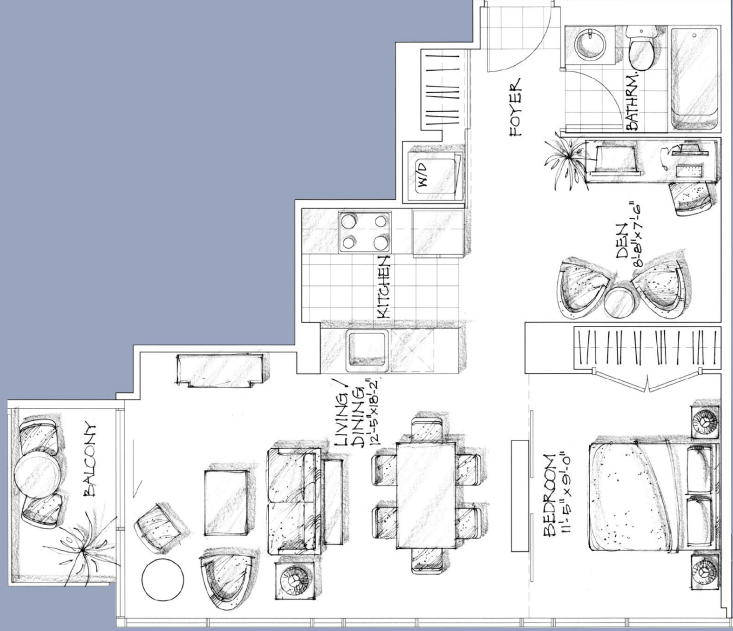

fiji
11' x 11"

05 STUDIO

425 SQ. FT.

BEDROOM

NORTH TOWER
TYPICAL 5-26

SOUTH TOWER
TYPICAL 5-26

cestino

11'x11"

magi

11' x 11"

BEDROOM

0.4 + 0.6 ONE BEDROOM

502 SQ. FT.

NORTH TOWER
TYPICAL 5.26

NORTH TOWER
TYPICAL 5.20

SOUTH TOWER
TYPICAL 5.26

SOUTH TOWER
TYPICAL 5.26

canon

10 ONE BEDROOM + DEN

605 SQ. FT.

BEDROOM

NORTH TOWER
TYPICAL 4-35

NORTH TOWER
TYPICAL 4-40

quasi

11'x11"

BEDROOM

02, 07 + 08 ONE BEDROOM + DEN
657 SQ. FT.

NORTH TOWER
TYPICAL 5-35

NORTH TOWER
TYPICAL 5-26

NORTH TOWER
TYPICAL 27-35

SOUTH TOWER
TYPICAL 5-40

SOUTH TOWER
TYPICAL 5-26