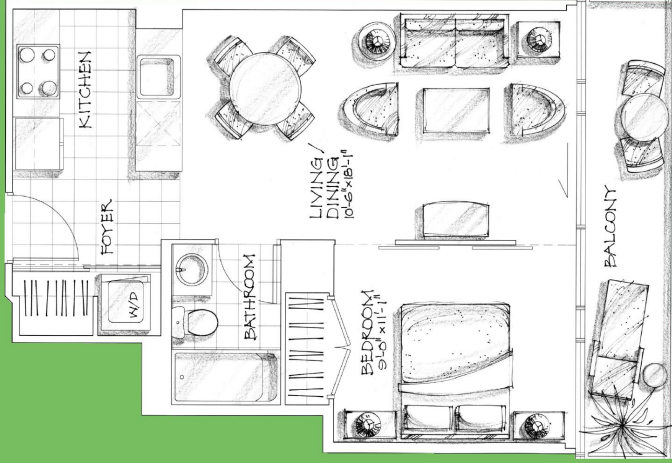

fiji
11' x 11"

05 STUDIO

425 SQ. FT.

BEDROOM

NORTH TOWER
TYPICAL 5-26

SOUTH TOWER
TYPICAL 5-26

cestino

11'x11"

BEDROOM

04, 05 + 06 ONE BEDROOM
502 SQ. FT.

NORTH TOWER
TYPICAL 21-26

NORTH TOWER
TYPICAL 27-55

NORTH TOWER
TYPICAL 54

SOUTH TOWER
TYPICAL 21-26

SOUTH TOWER
TYPICAL 27-40

SOUTH TOWER
TYPICAL 41

magi

11' x 11"

BEDROOM

0.4 + 0.6 ONE BEDROOM

502 SQ. FT.

NORTH TOWER
TYPICAL 5.26

NORTH TOWER
TYPICAL 5.20

SOUTH TOWER
TYPICAL 5.26

SOUTH TOWER
TYPICAL 5.26

canon

10 ONE BEDROOM + DEN

605 SQ. FT.

BEDROOM

NORTH TOWER
TYPICAL 4-35

NORTH TOWER
TYPICAL 4-40

quasi