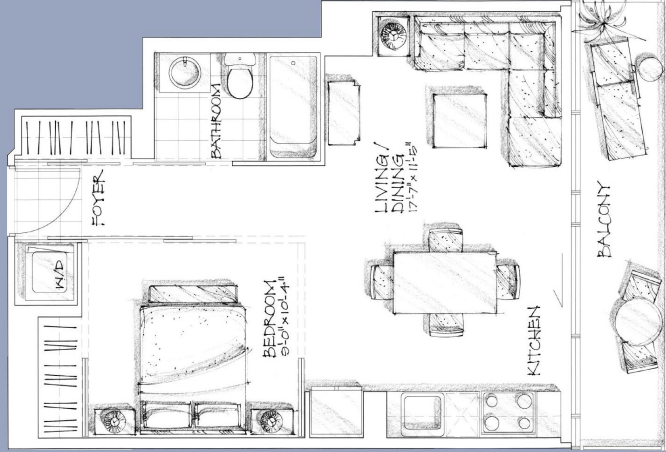

fiji
11' x 11"

05 STUDIO

425 SQ. FT.

BEDROOM

NORTH TOWER
TYPICAL 5-26

SOUTH TOWER
TYPICAL 5-26

cestino

11'x11"

BEDROOM

04, 05 + 06 ONE BEDROOM
502 SQ. FT.

NORTH TOWER
TYPICAL 21-26

NORTH TOWER
TYPICAL 27-55

NORTH TOWER
TYPICAL 54

SOUTH TOWER
TYPICAL 21-26

SOUTH TOWER
TYPICAL 27-40

SOUTH TOWER
TYPICAL 41

magi

11' x 11"

BEDROOM

0.4 + 0.6 ONE BEDROOM

502 SQ. FT.

NORTH TOWER
TYPICAL 5.26

NORTH TOWER
TYPICAL 5.20

SOUTH TOWER
TYPICAL 5.26

SOUTH TOWER
TYPICAL 5.26

canon

10 ONE BEDROOM + DEN

605 SQ. FT.

BEDROOM

NORTH TOWER
TYPICAL 4-35

NORTH TOWER
TYPICAL 4-40

quasi