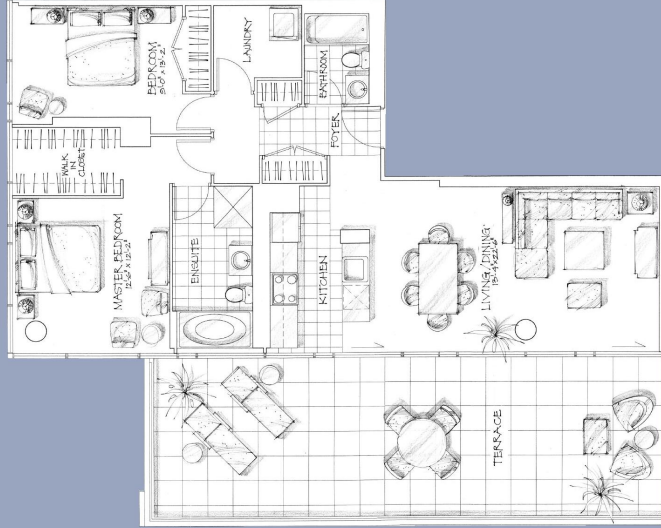

bulicanti

BEDROOM

11'-5 1/2"

TWO BEDROOM PH UNIT

1162 SQ. FT.