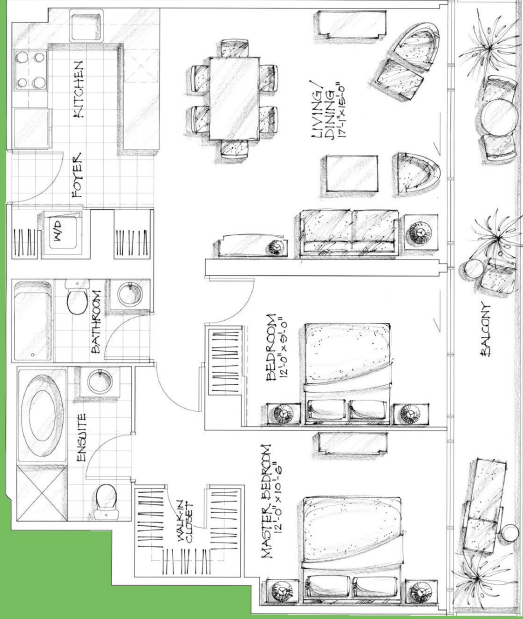

Opalini

11'x11"

BEDROOM

03 + 04 TWO BEDROOM

927 SQ. FT.