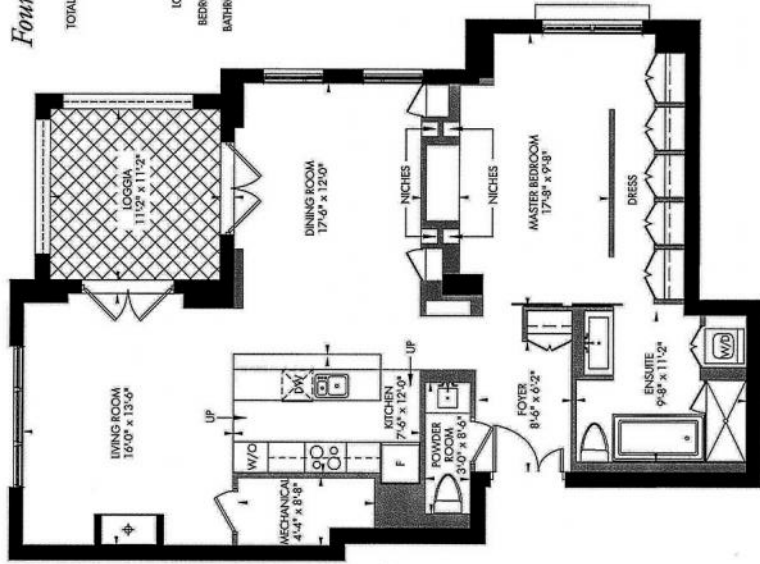

# Suite

## Four - Eleven D

TOTAL SQ. FT.:

1,215 (4th floor)

1,229 (5th floor)

1,205 (6th-10th floors)

1,193 (11th floor)

LOGGIA: 125

BEDROOMS: 1

BATHROOMS: 1 1/2

## Suite Four - Eleven A

TOTAL SQ. FT.	2,026 (4th floor)
	2,033 (5th floor)
	2,020 (6th floor)
	2,009 (7th-10th floors)
	1,992 (11th floor)

LOGGIA: 175

BEDROOMS: 2

BATHROOMS: 2 1/2

Extended Loggia on 4th floor only.  
[193.3 SQ.FT.]