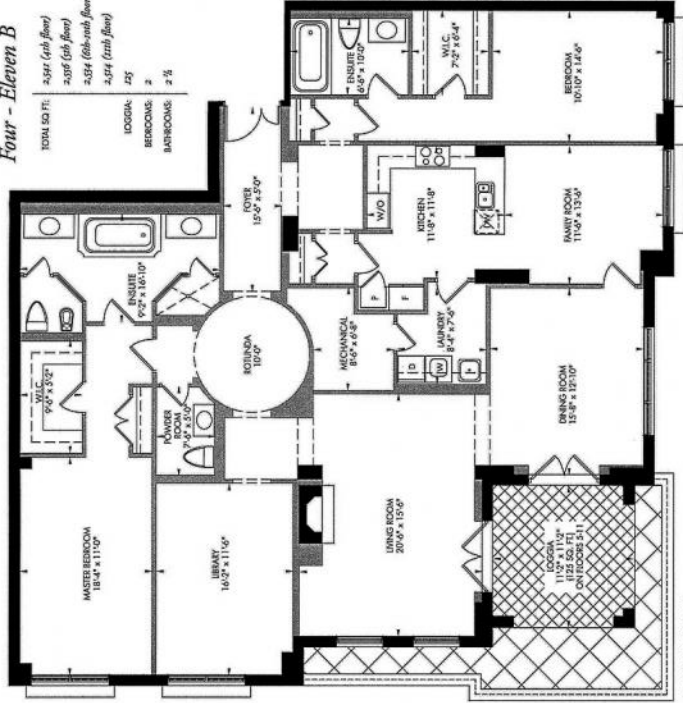

# Suite

BATHROOMS: 1 1/2

## Suite Four - Eleven A

TOTAL SQ. FT.	2,026 (4th floor)
	2,033 (5th floor)
	2,020 (6th floor)
	2,009 (7th-10th floors)
	1,992 (11th floor)

LOGGIA: 175

BEDROOMS: 2

BATHROOMS: 2 1/2

Extended Loggia on 4th floor only.  
[193.3 SQ.FT.]

*Suite*  
**Four - Eleven B**

Envision Loggia on 4th floor only.  
174 (52/71)