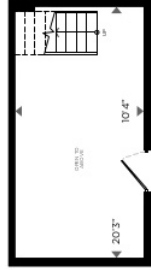

UNIT 104
1,126 sq.ft.