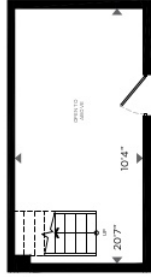

UNIT 105
1,155 sq.ft.