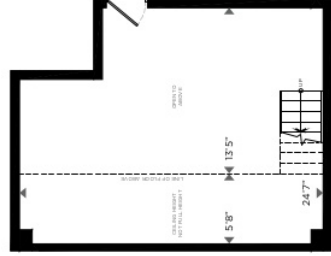

UNIT 110
1,300 sq.ft.