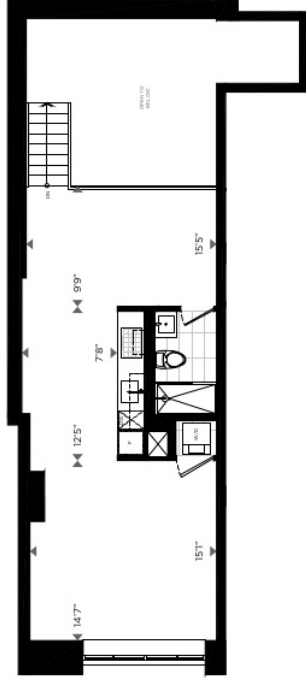

UNIT 109
957 sq.ft.