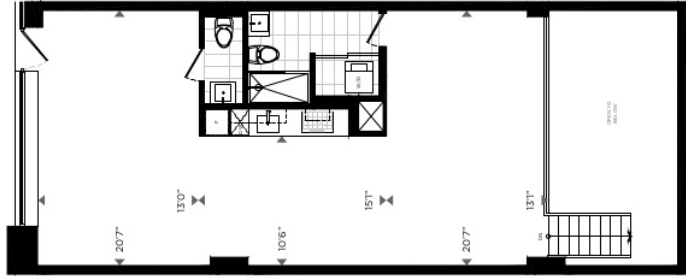

UNIT 105
1,155 sq.ft.