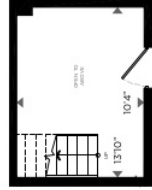

UNIT 107
1,078 sq.ft.