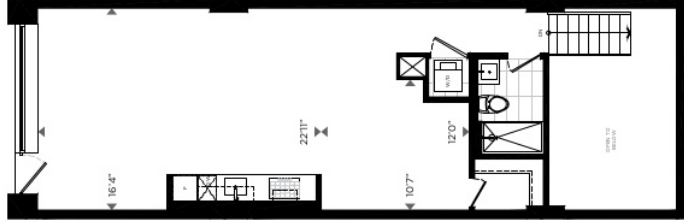

UNIT 106
926 sq.ft.