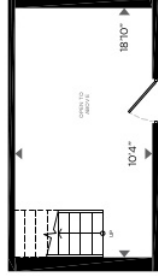

loft houses
corktowndistrict

corktowndistrict
WHERE KING MEETS QUEEN

www.corktowndistrict.com