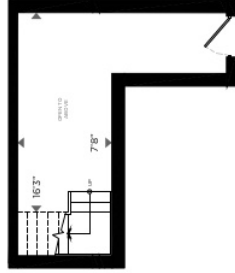

UNIT 103
1,022 sq.ft.