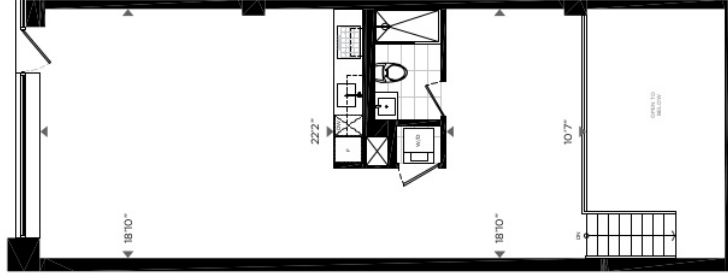

UNIT 102
1,065 sq.ft.