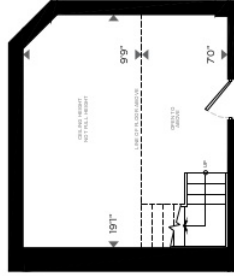

UNIT 108
844 sq.ft.