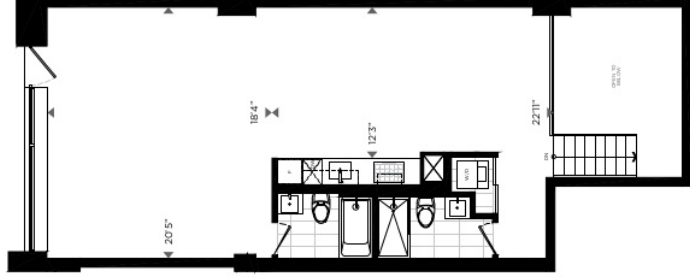

UNIT 107
1,078 sq.ft.