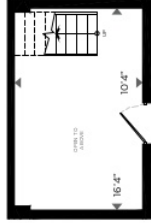

UNIT 106
926 sq.ft.