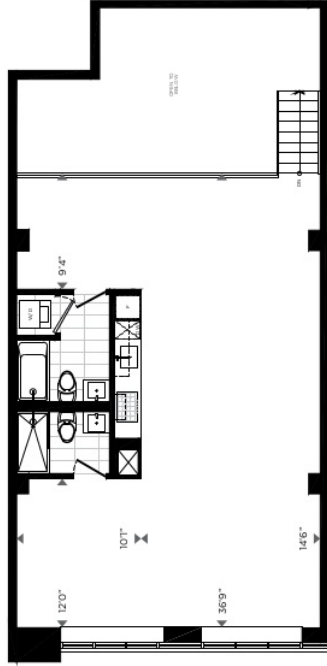

UNIT 110
1,300 sq.ft.