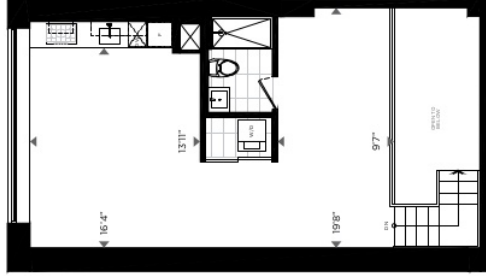

UNIT 108
844 sq.ft.