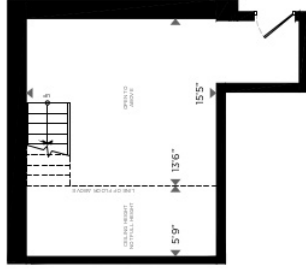

UNIT 109
957 sq.ft.