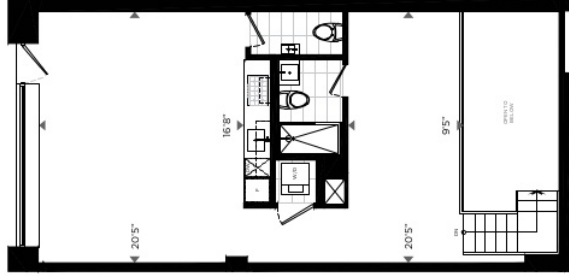

UNIT 103
1,022 sq.ft.