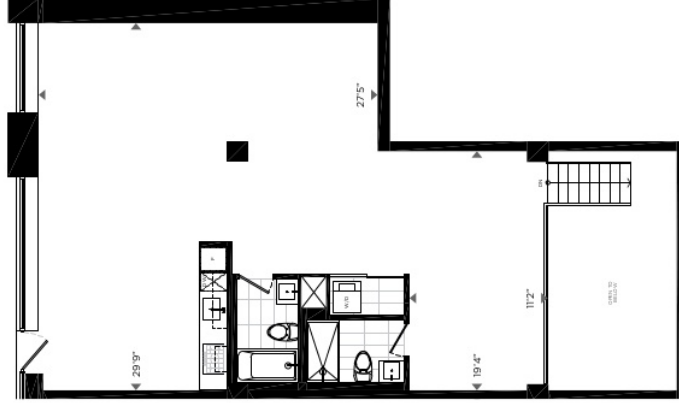

UNIT 101
1,460 sq.ft.