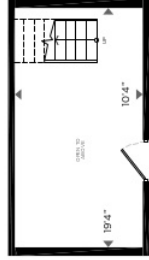

UNIT 101
1,460 sq.ft.